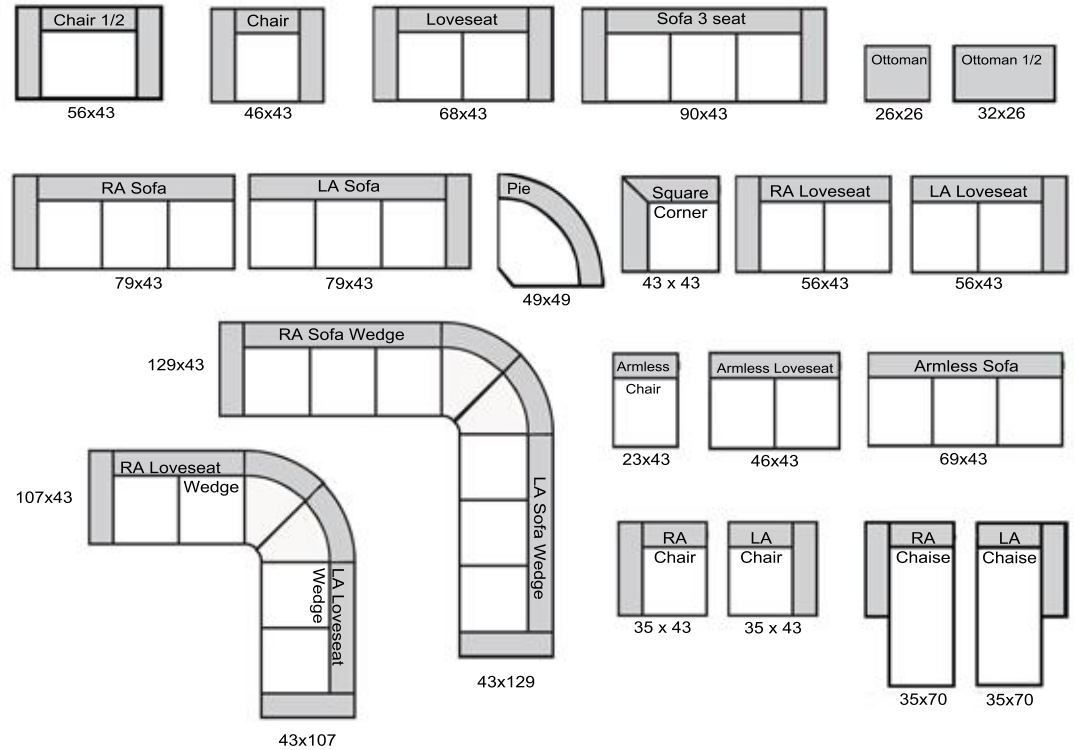

Anzio

THE LEATHER SOFA^{CO.}

length x depth

Product measurements are approximate and will vary.