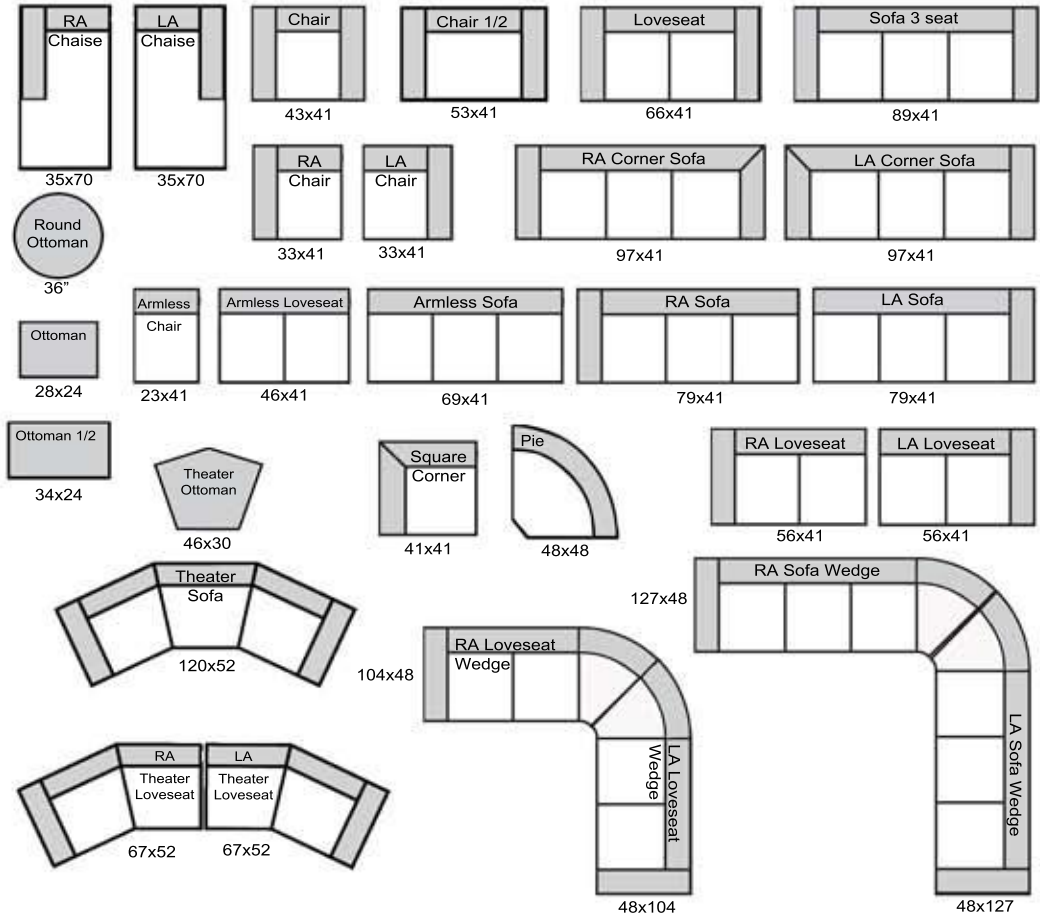

Aran

THE LEATHER SOFA^{CO.}

length x depth

Product measurements are approximate and will vary.