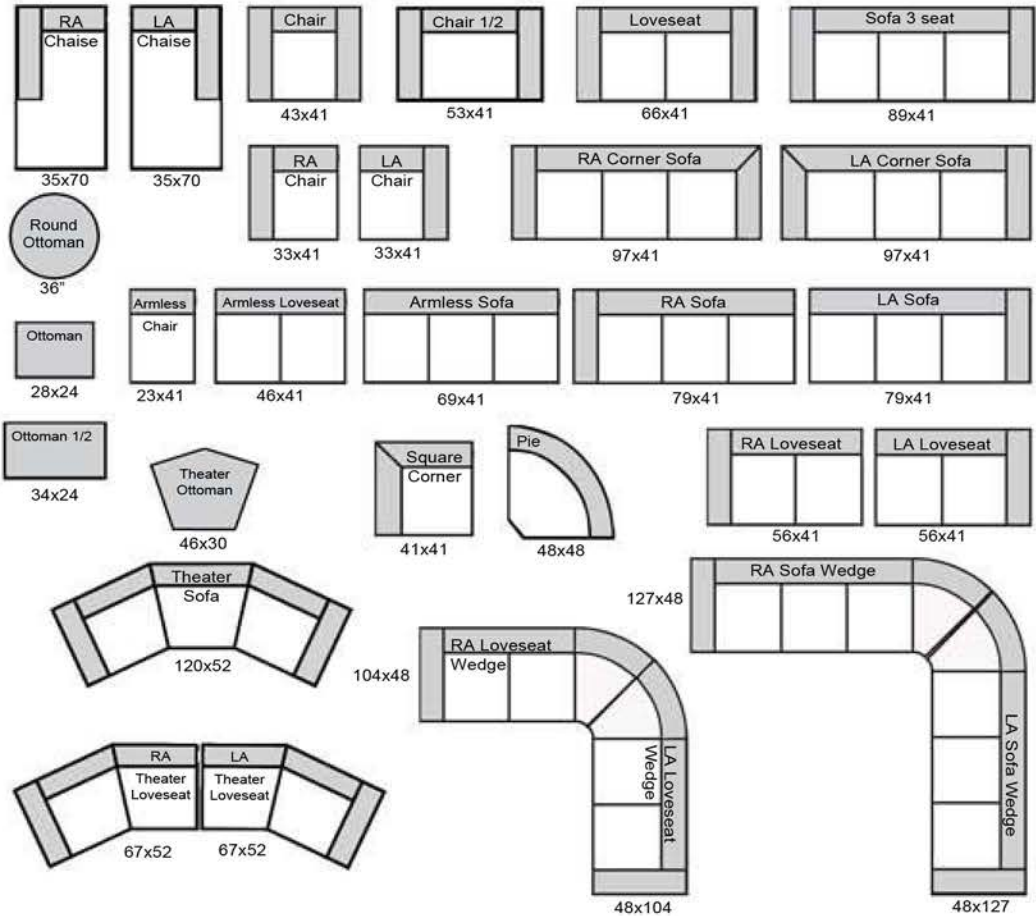

Aran

The Leather Sofa Co.

length x depth

Product measurements are approximate and will vary.