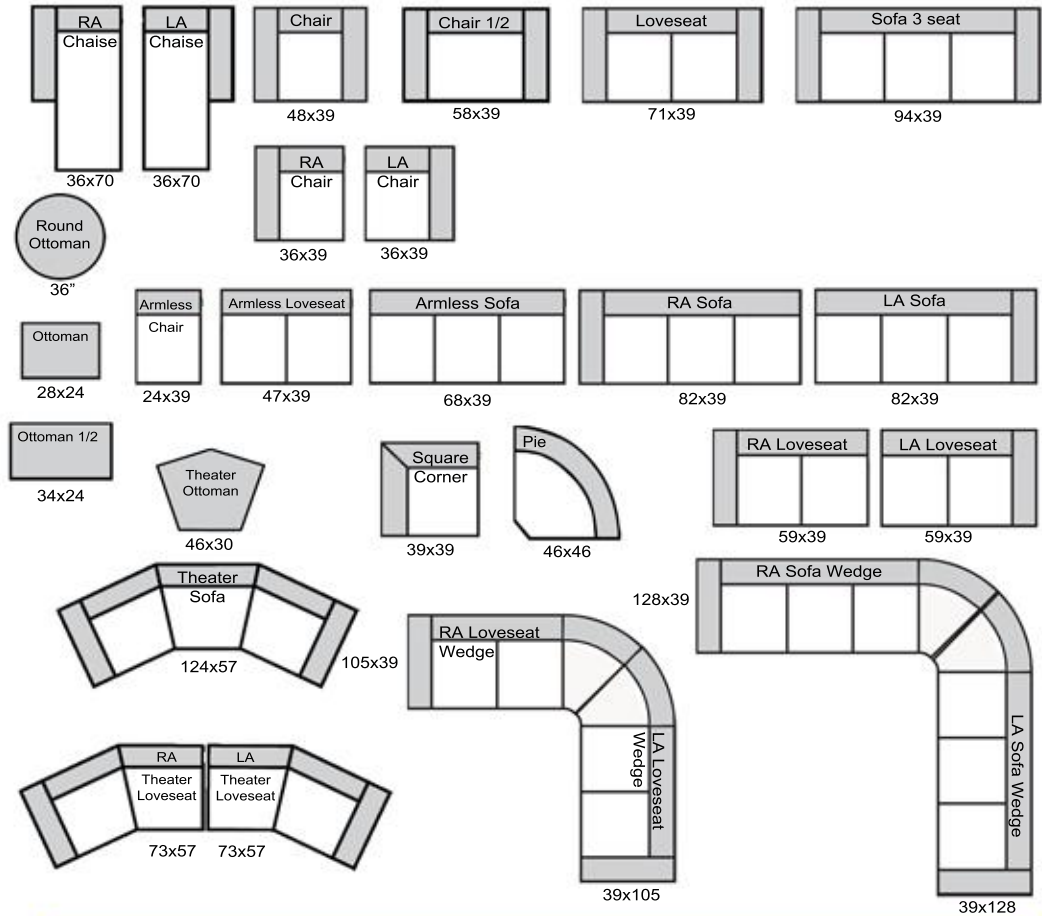

# THE LEATHER SOFA<sup>CO.</sup>

length x depth

Product measurements are approximate and will vary.