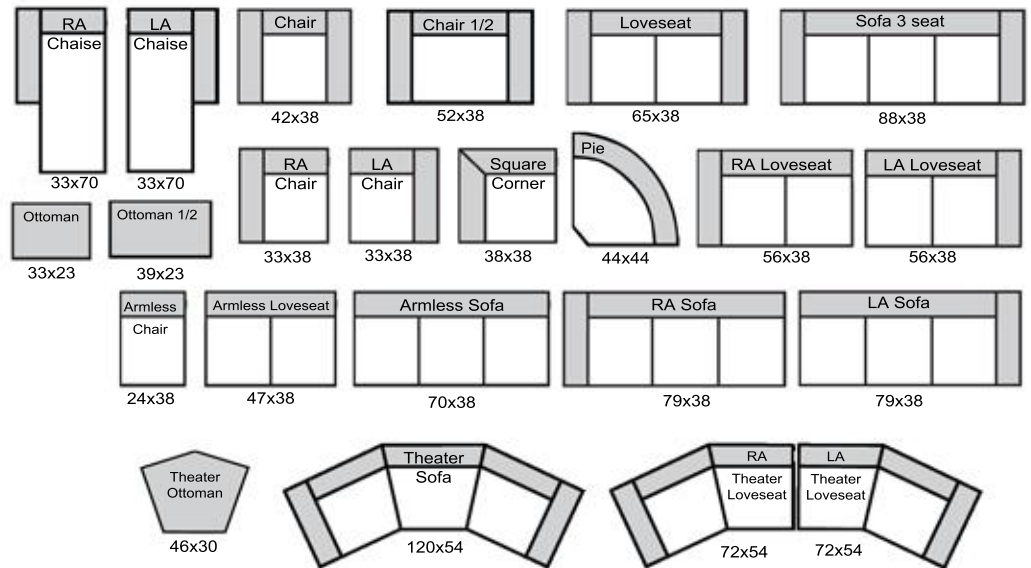

Barrington

THE LEATHER SOFA^{CO.}

length x depth

Product measurements are approximate and will vary.