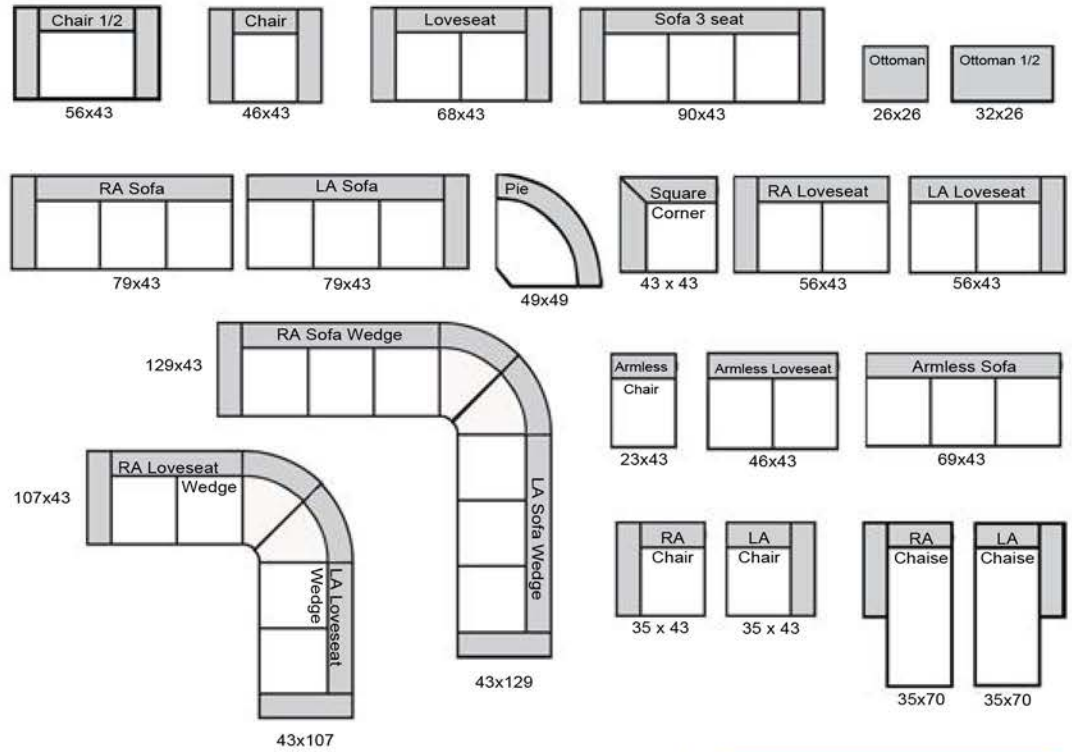

Calabria

The Leather Sofa Co.

length x depth

Product measurements are approximate and will vary.