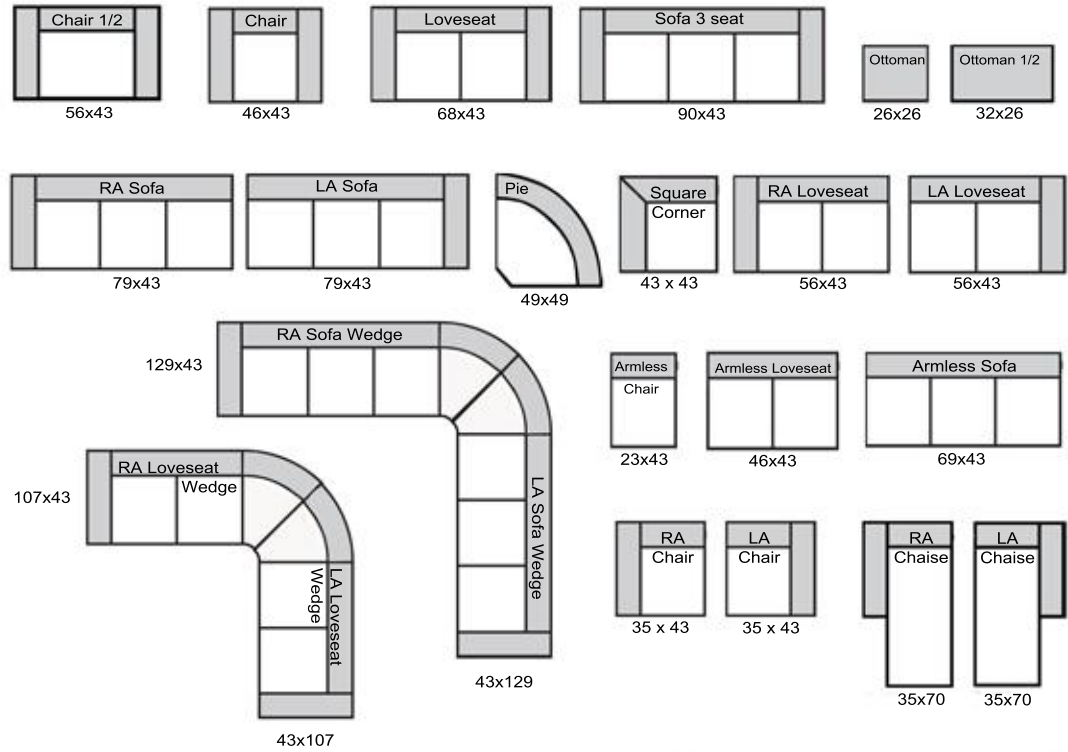

Calabria

THE LEATHER SOFA^{CO.}

length x depth

Product measurements are approximate and will vary.