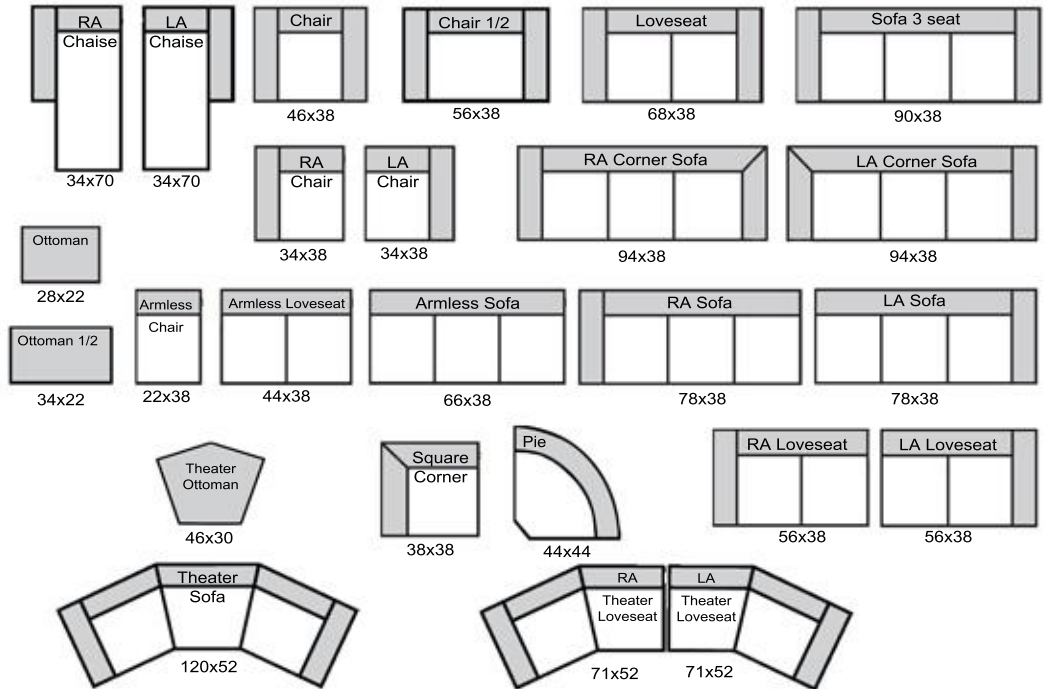

Capri

THE LEATHER SOFA^{CO.}

length x depth

Product measurements are approximate and will vary.