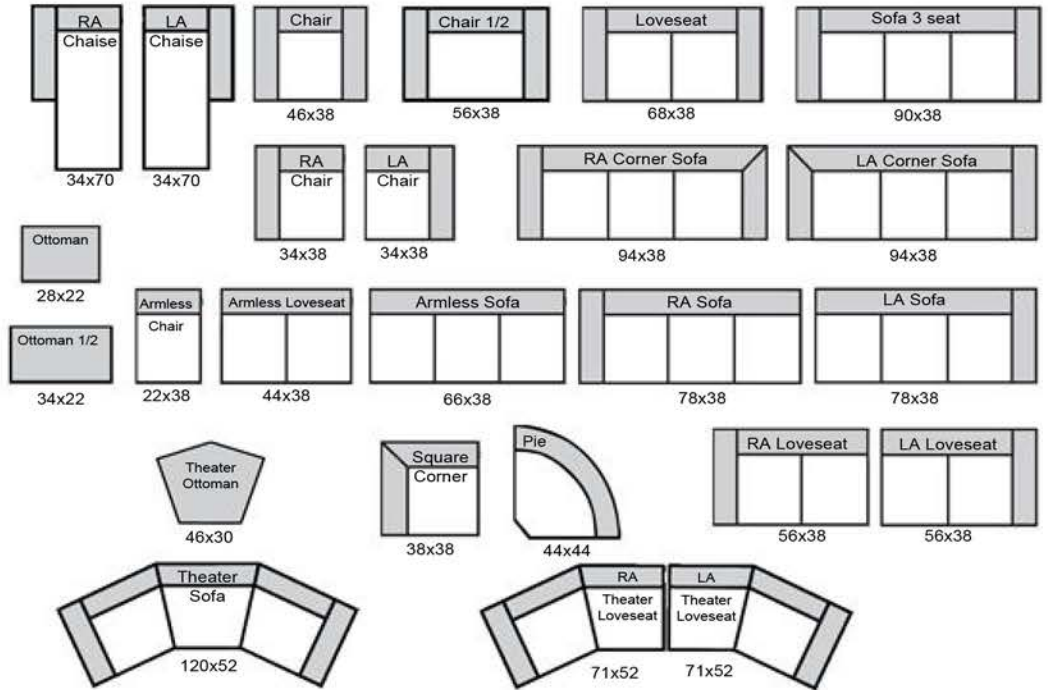

# The Leather Sofa Co.

length x depth

**Product measurements are approximate and will vary.**