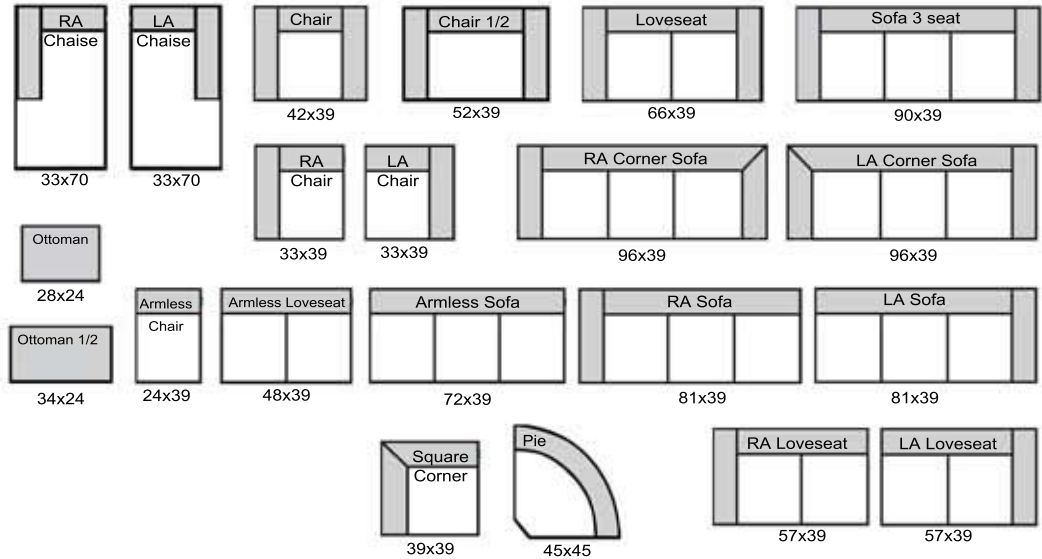

Cetz

THE LEATHER SOFA^{CO.}

length x depth

Product measurements are approximate and will vary.