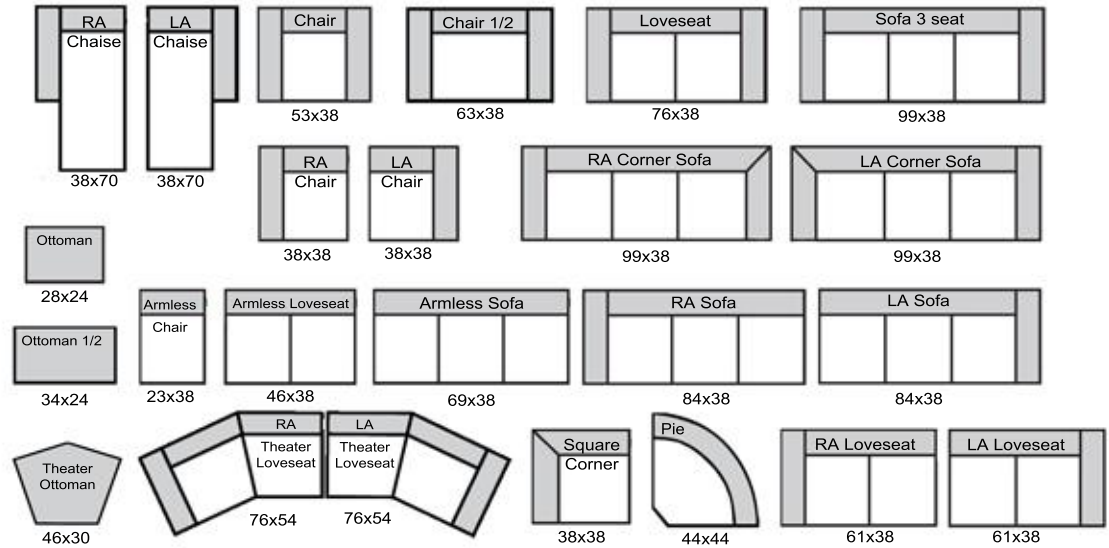

Charleston

THE LEATHER SOFA^{CO.}

length x depth

Product measurements are approximate and will vary.