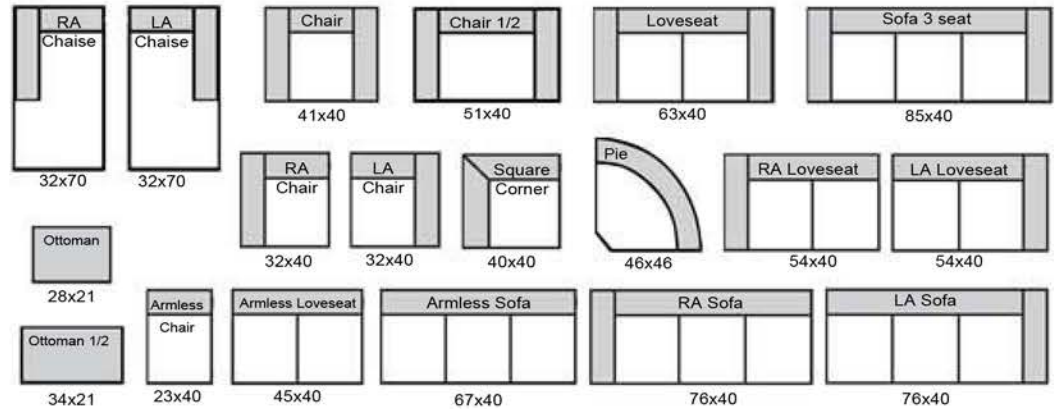

Chicago

The Leather Sofa Co.

length x depth

Product measurements are approximate and will vary.