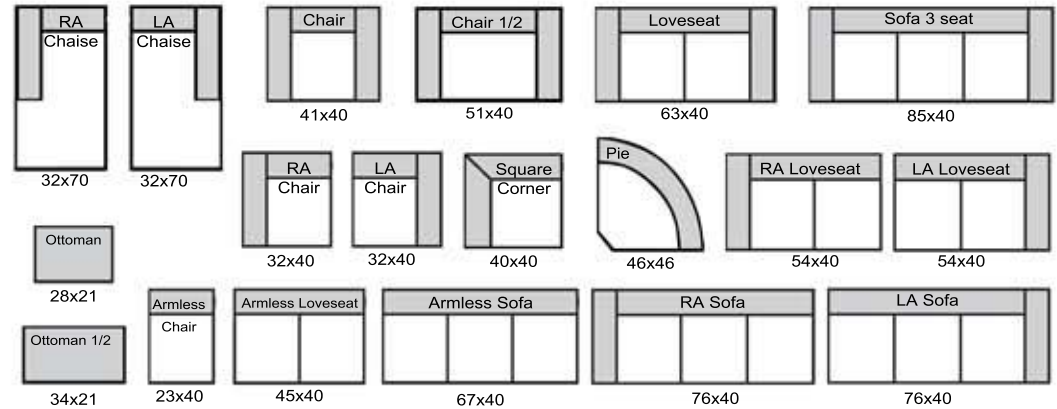

Chicago

THE LEATHER SOFA^{CO.}

length x depth

Product measurements are approximate and will vary.