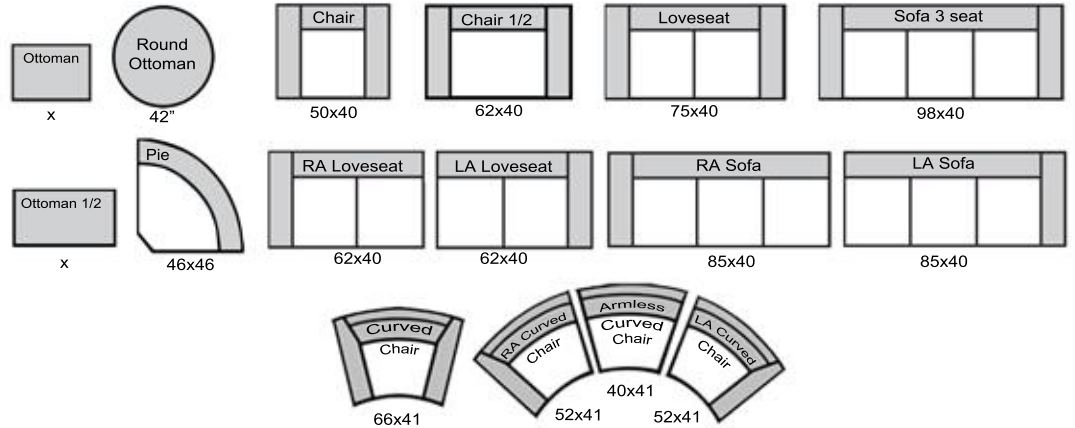

Concord

THE LEATHER SOFA^{CO.}

length x depth

Product measurements are approximate and will vary.