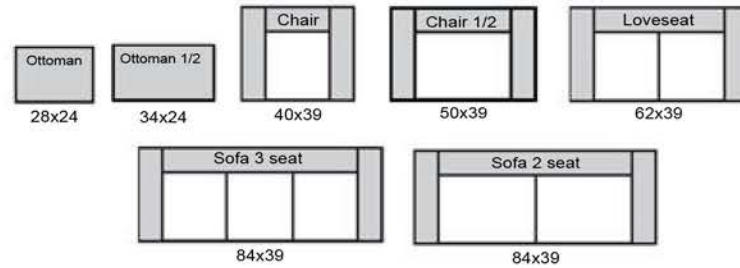

Destra

The Leather Sofa Co.

length x depth

Product measurements are approximate and will vary.