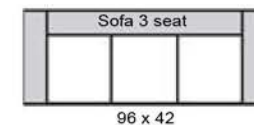

Easton

The Leather Sofa Co.

length x depth

Product measurements are approximate and will vary.