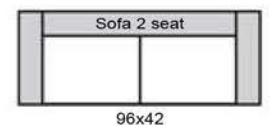

Easton

The Leather Sofa Co.

length x depth

Product measurements are approximate and will vary.