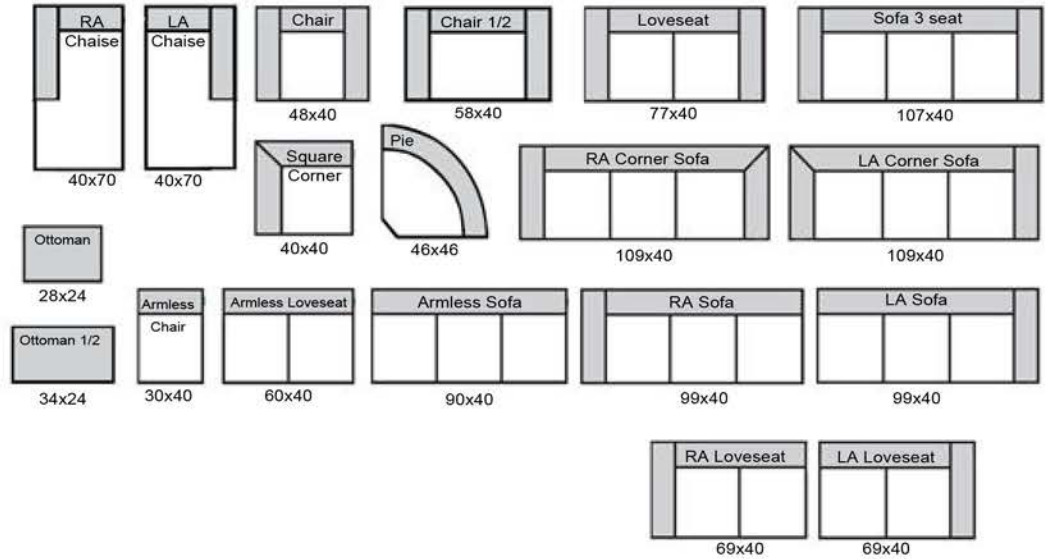

# The Leather Sofa Co.

length x depth

**Product measurements are approximate and will vary.**