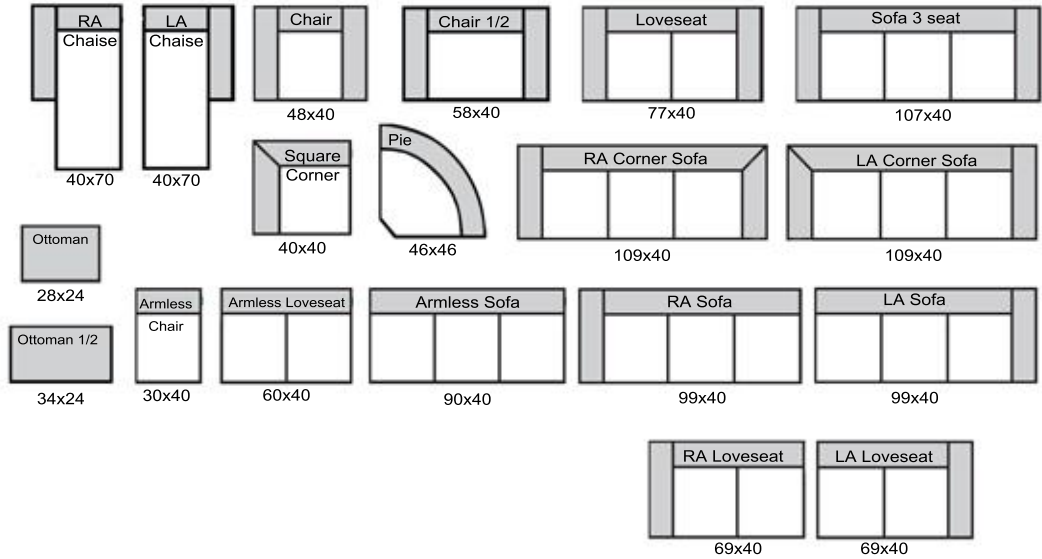

Eden

THE LEATHER SOFA^{CO.}

length x depth

Product measurements are approximate and will vary.