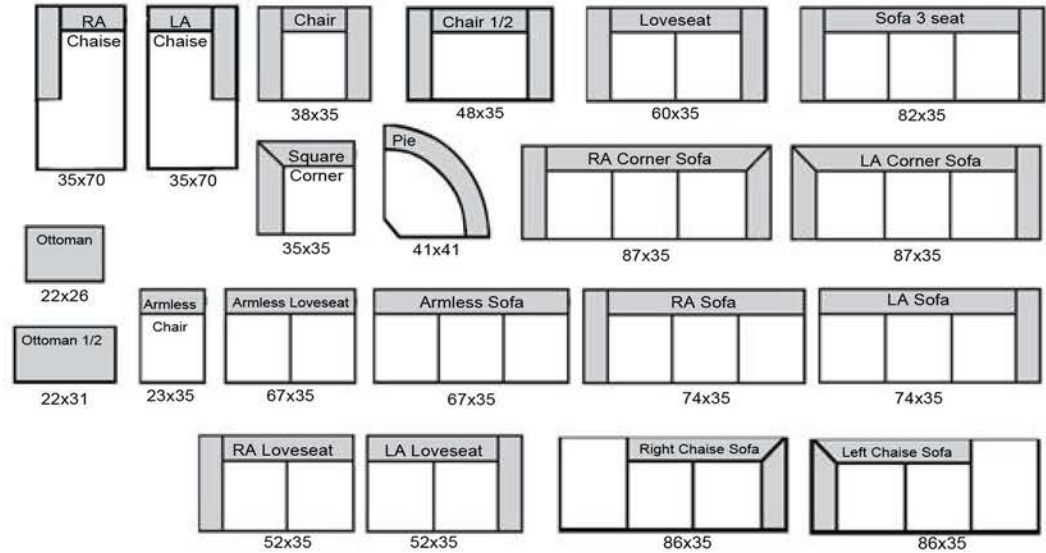

Elegante

The Leather Sofa Co.

length x depth

Product measurements are approximate and will vary.