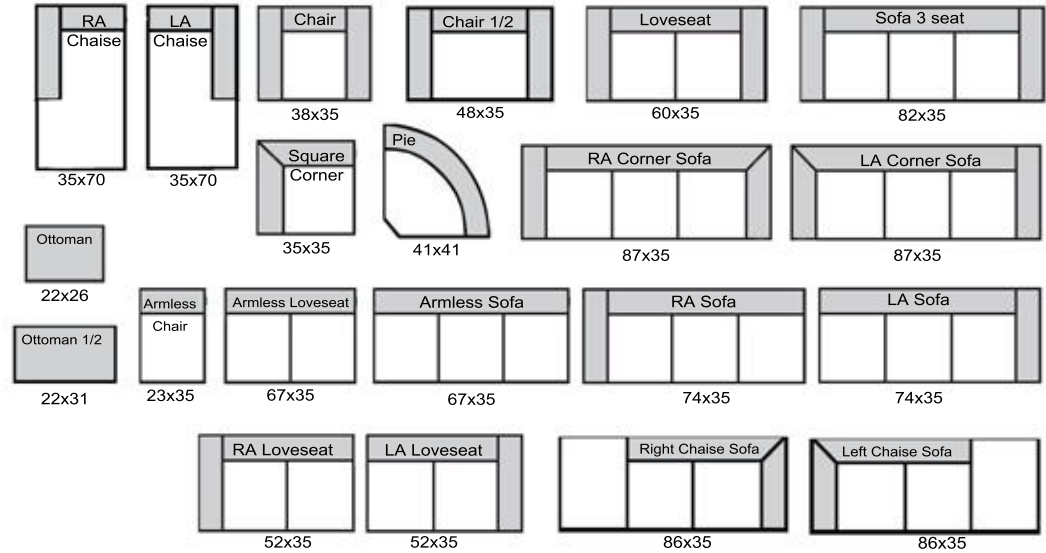

# THE LEATHER SOFA<sup>CO.</sup>

length x depth

**Product measurements are approximate and will vary.**