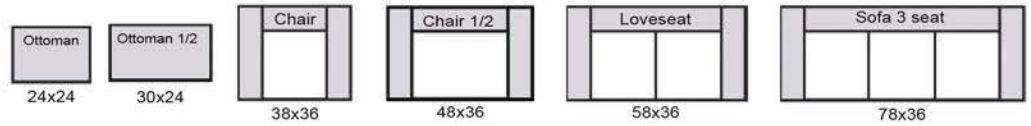

Grado

The Leather Sofa Co.

length x depth

Product measurements are approximate and will vary.