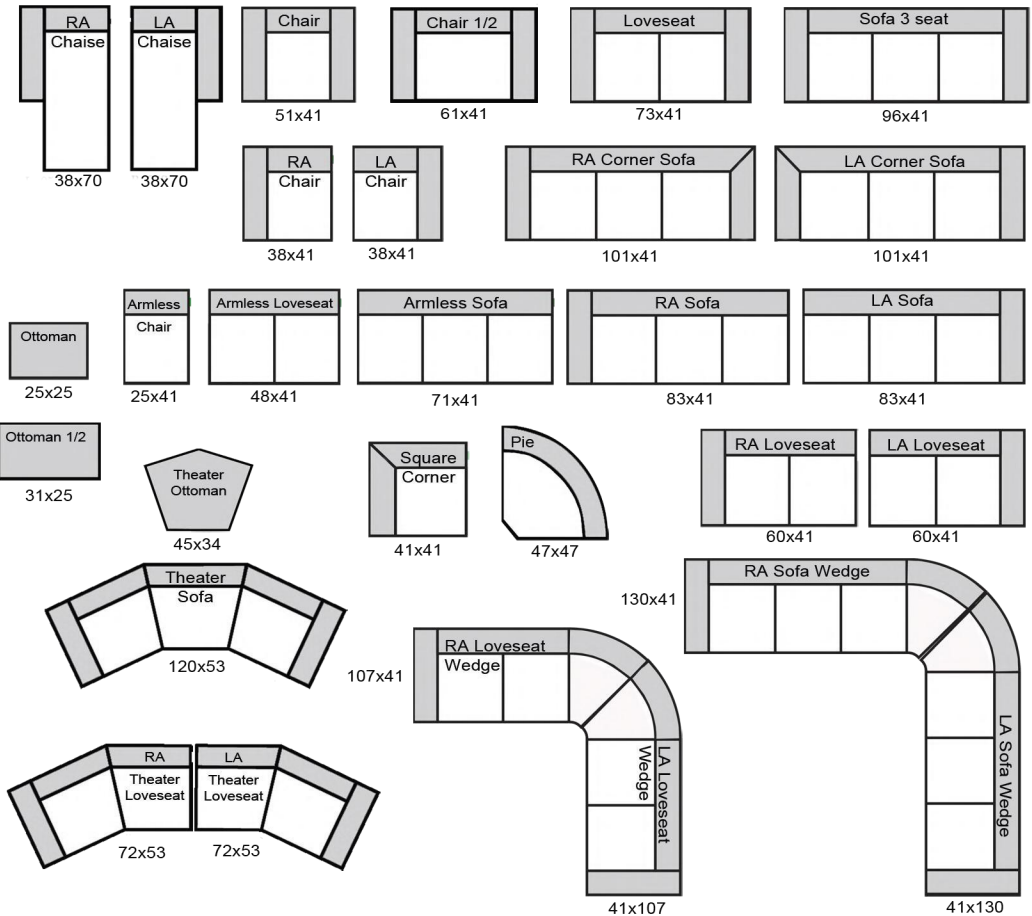

Grande

The Leather Sofa Co.

length x depth

Product measurements are approximate and will vary.