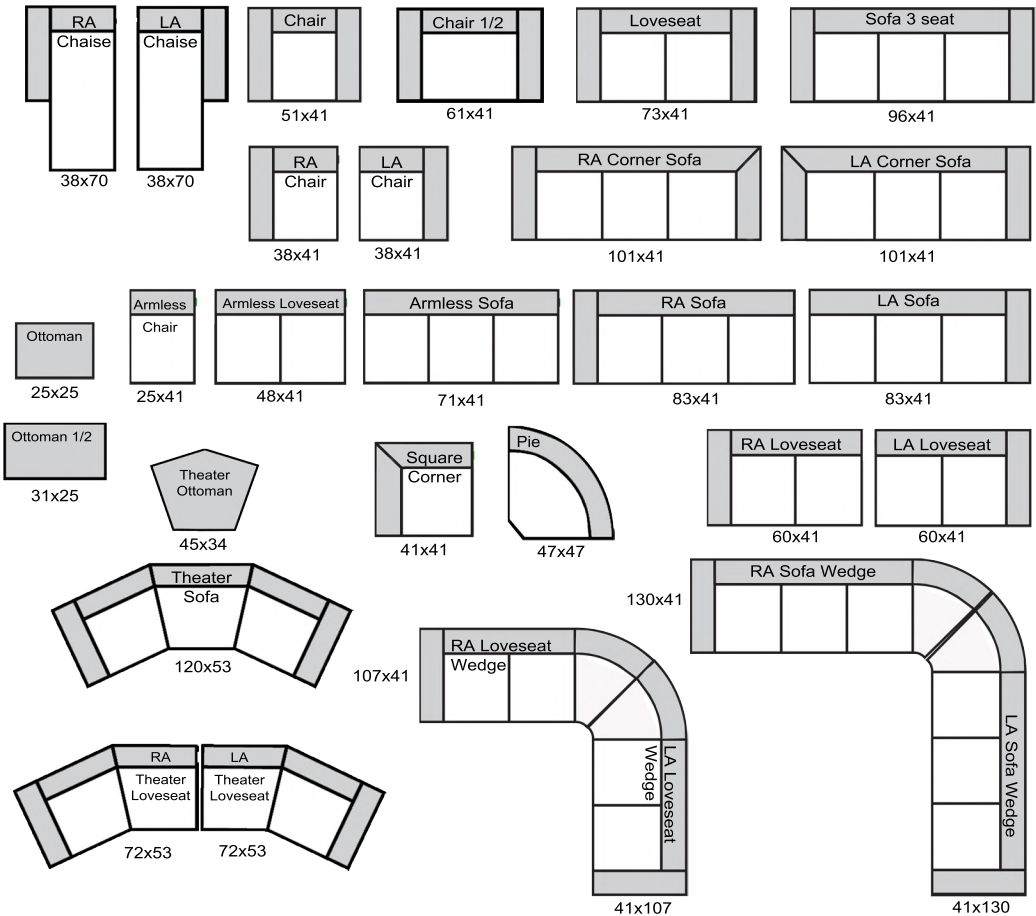

# Grande

# THE LEATHER SOFA<sup>CO.</sup>

length x depth

**Product measurements are approximate and will vary.**