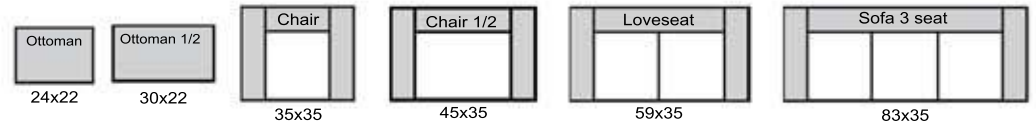

Greta

THE LEATHER SOFA^{CO.}

length x depth

Product measurements are approximate and will vary.