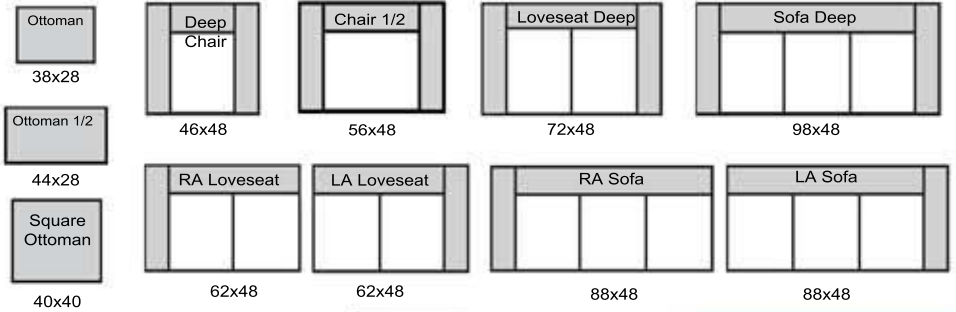

Hudson

THE LEATHER SOFA^{CO.}

length x depth

Product measurements are approximate and will vary.