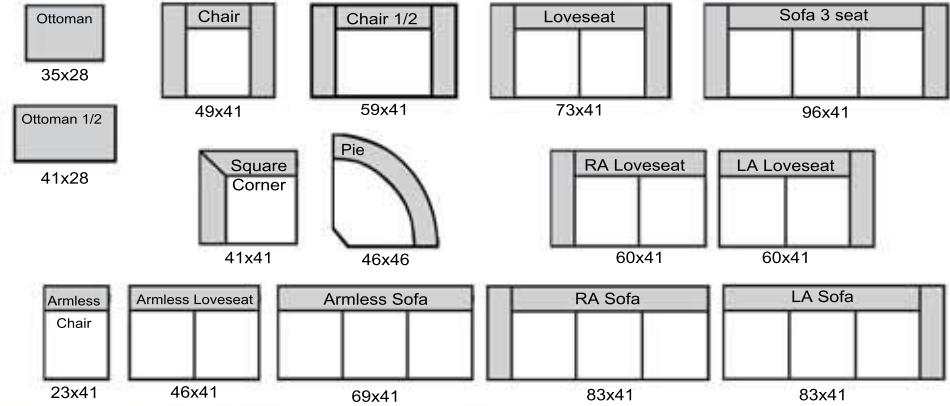

Jaguar

THE LEATHER SOFA^{CO.}

length x depth

Product measurements are approximate and will vary.