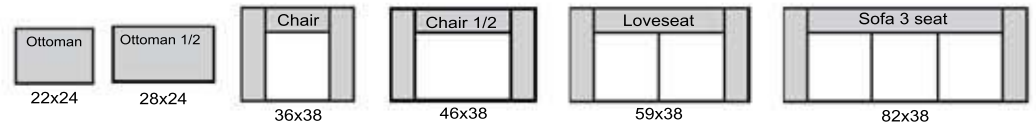

Jaxon

THE LEATHER SOFA^{CO.}

length x depth

Product measurements are approximate and will vary.