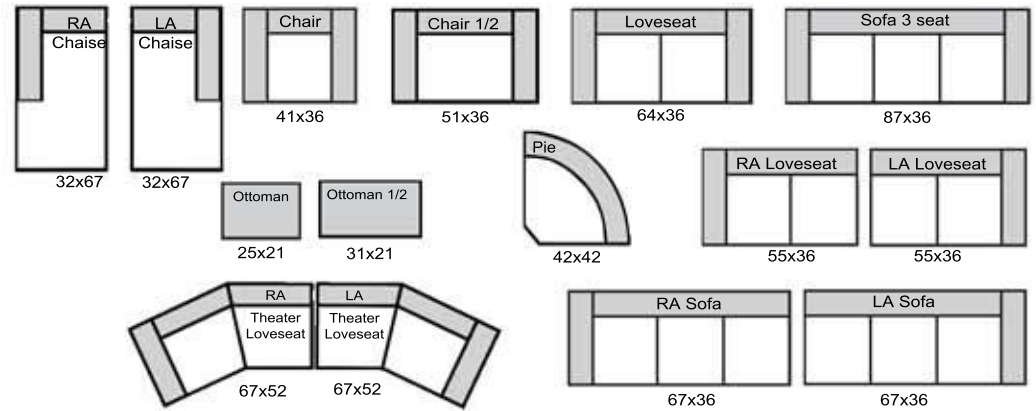

# THE LEATHER SOFA<sup>CO.</sup>

length x depth

**Product measurements are approximate and will vary.**