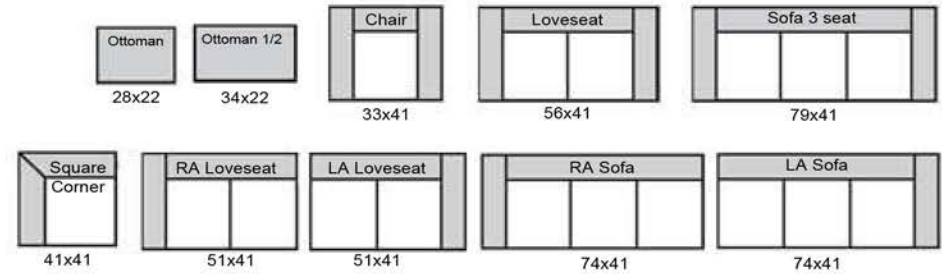

Kara

The Leather Sofa Co.

length x depth

Product measurements are approximate and will vary.