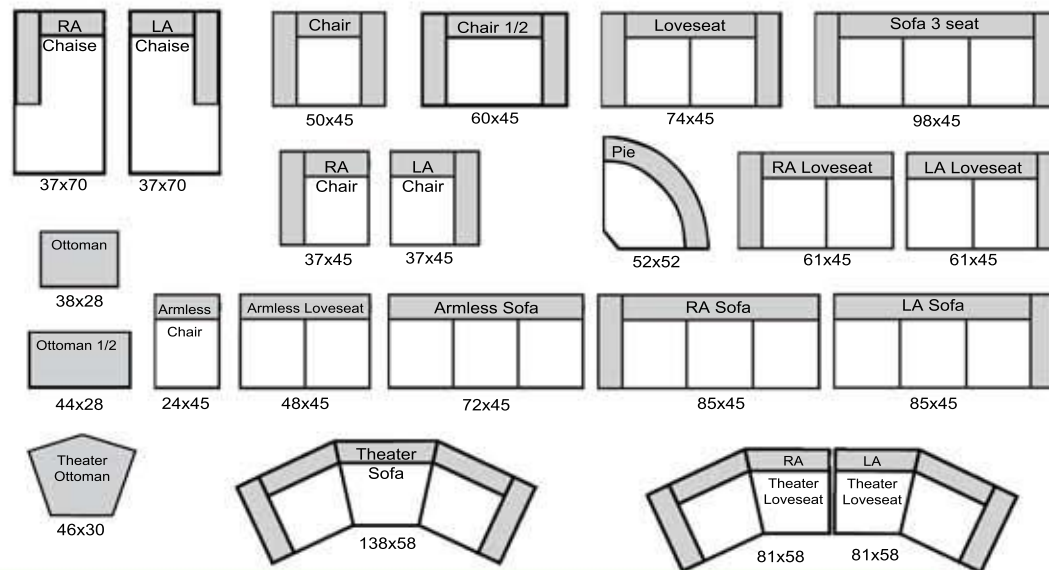

Kennedy

THE LEATHER SOFA^{CO.}

length x depth

Product measurements are approximate and will vary.