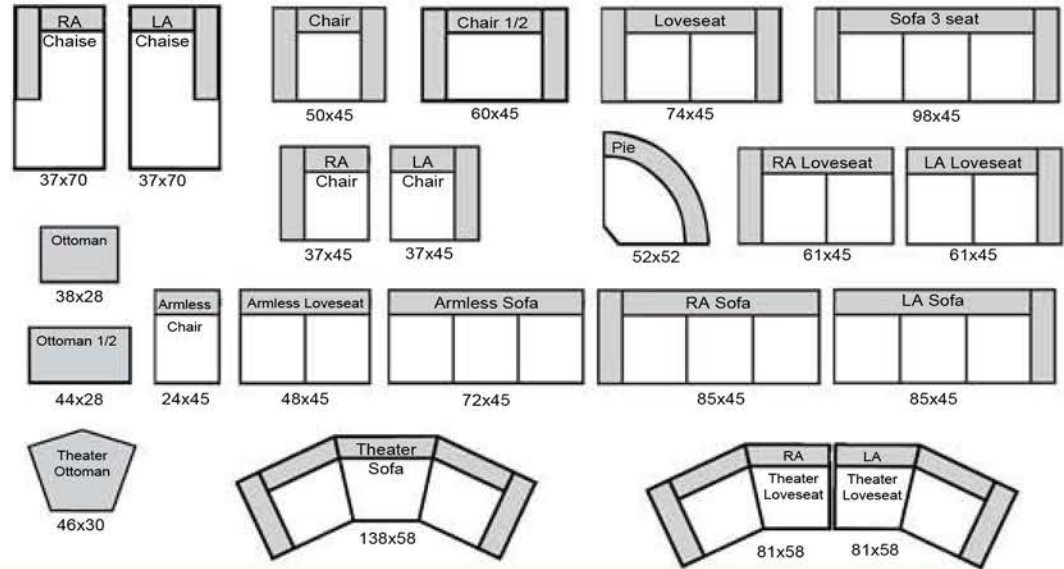

Kennedy

The Leather Sofa Co.

length x depth

Product measurements are approximate and will vary.