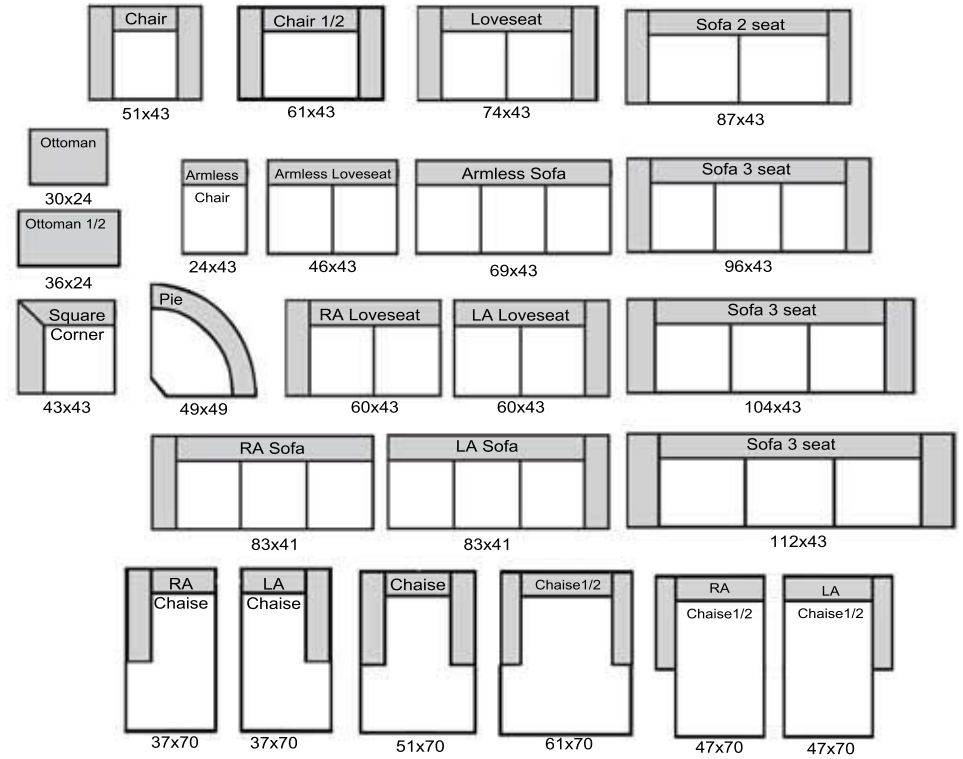

Kensington

THE LEATHER SOFA^{CO.}

length x depth

Product measurements are approximate and will vary.