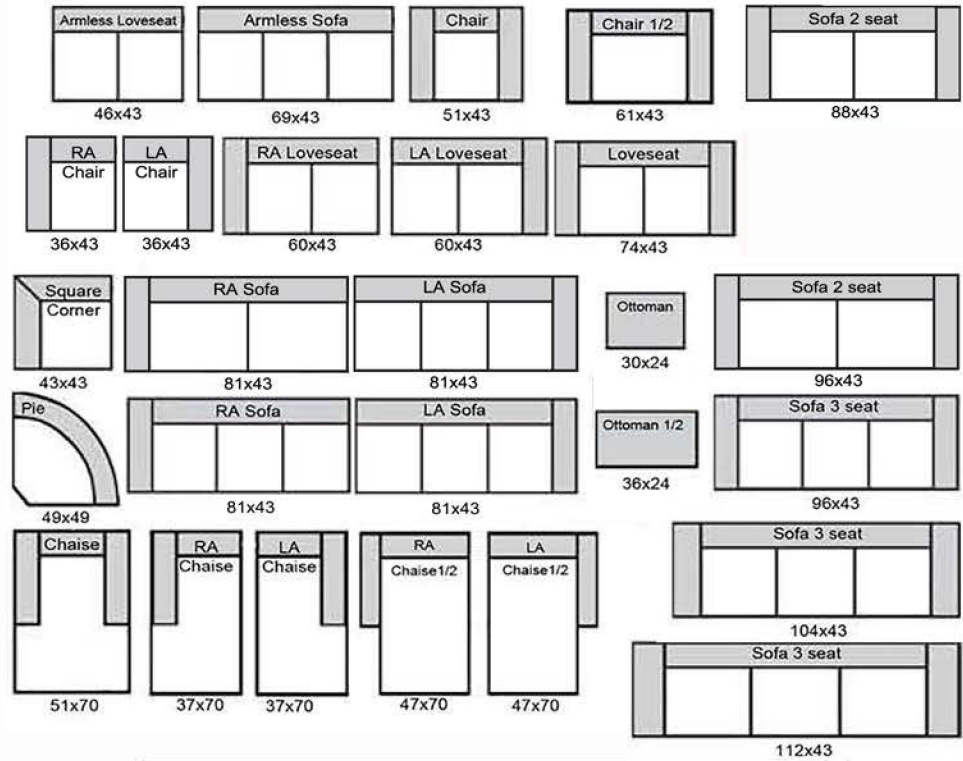

Kensington

The Leather Sofa Co.

length x depth

Product measurements are approximate and will vary.