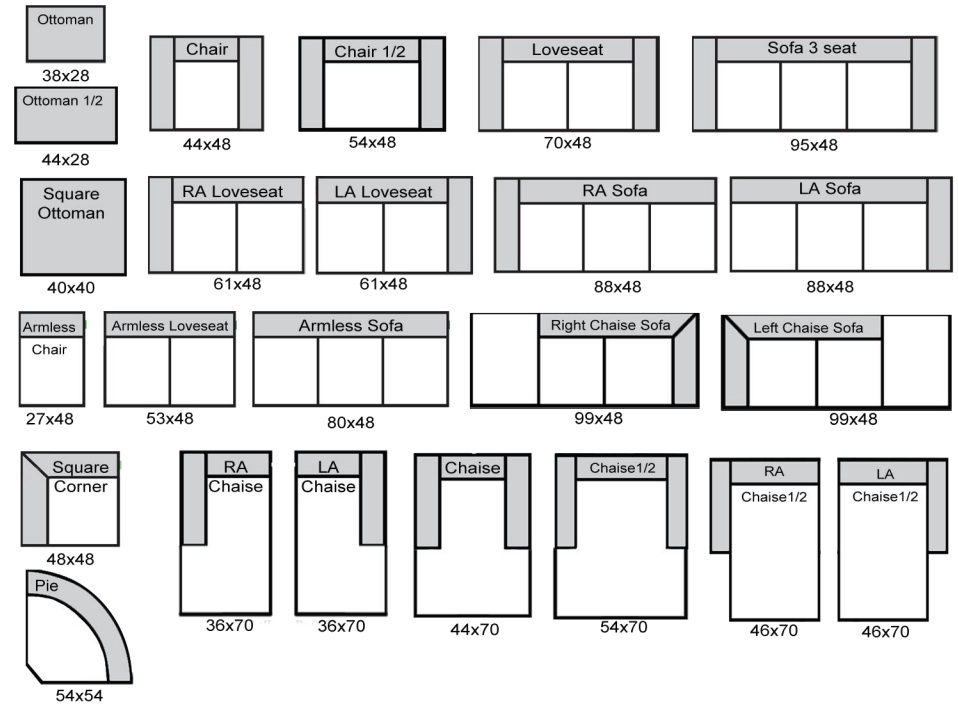

# Lancaster

# THE LEATHER SOFA<sup>CO.</sup>

length x depth

**Product measurements are approximate and will vary.**