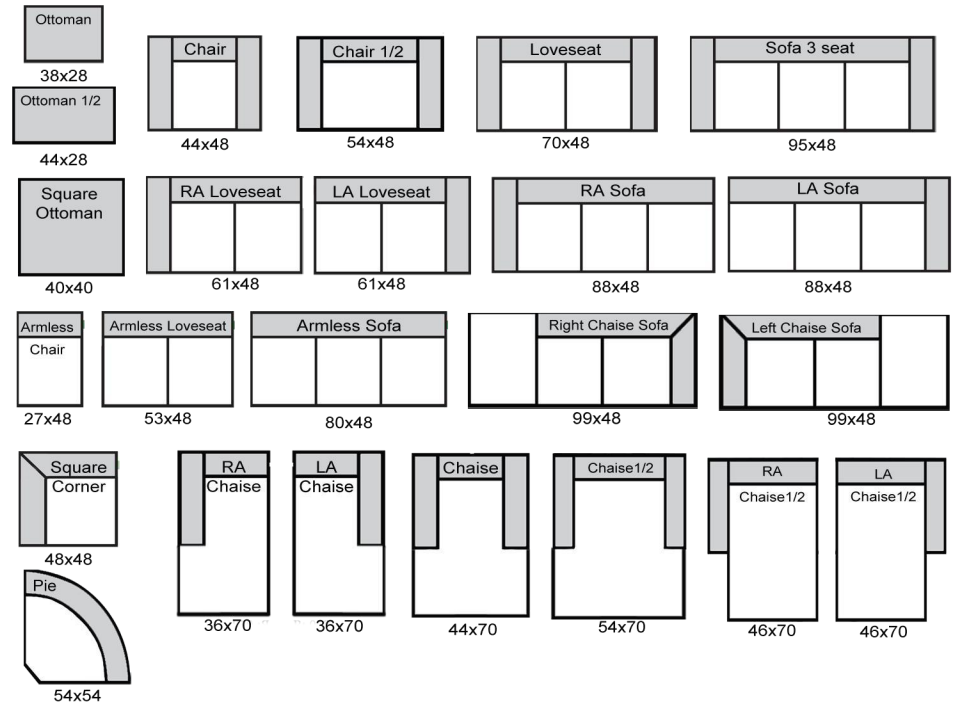

# Lancaster

# The Leather Sofa Co.

length x depth

**Product measurements are approximate and will vary.**