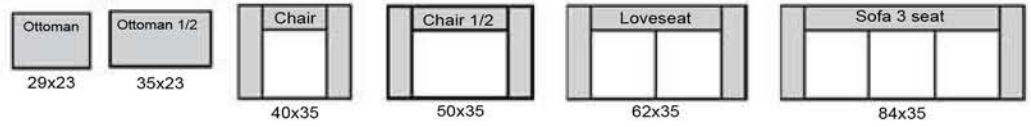

Lucas

The Leather Sofa Co.

length x depth

Product measurements are approximate and will vary.