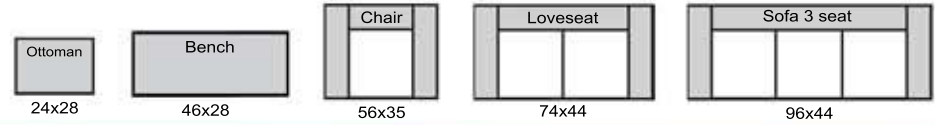

Martago

THE LEATHER SOFA^{CO.}

length x depth

Product measurements are approximate and will vary.