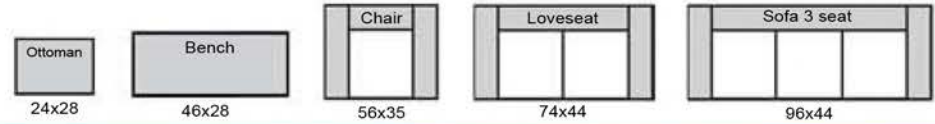

Martago

The Leather Sofa Co.

length x depth

Product measurements are approximate and will vary.