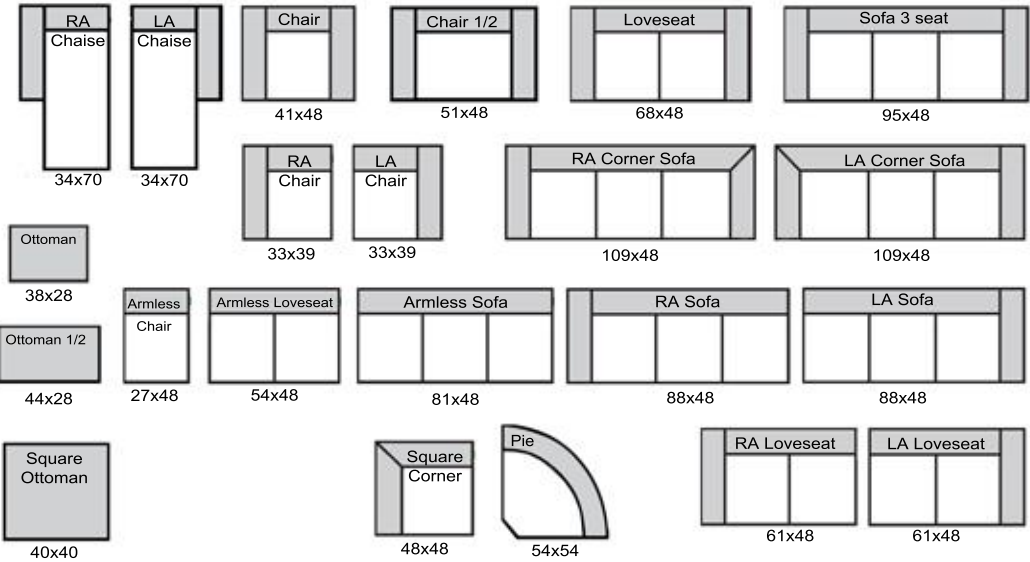

Maxwell

THE LEATHER SOFA^{CO.}

length x depth

Product measurements are approximate and will vary.