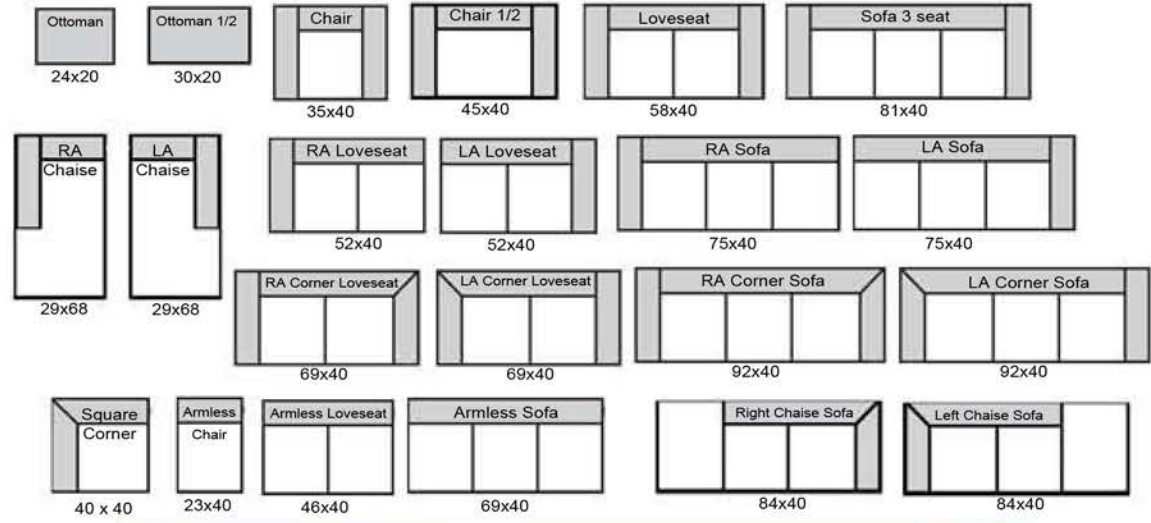

# The Leather Sofa Co.

length x depth

Product measurements are approximate and will vary.