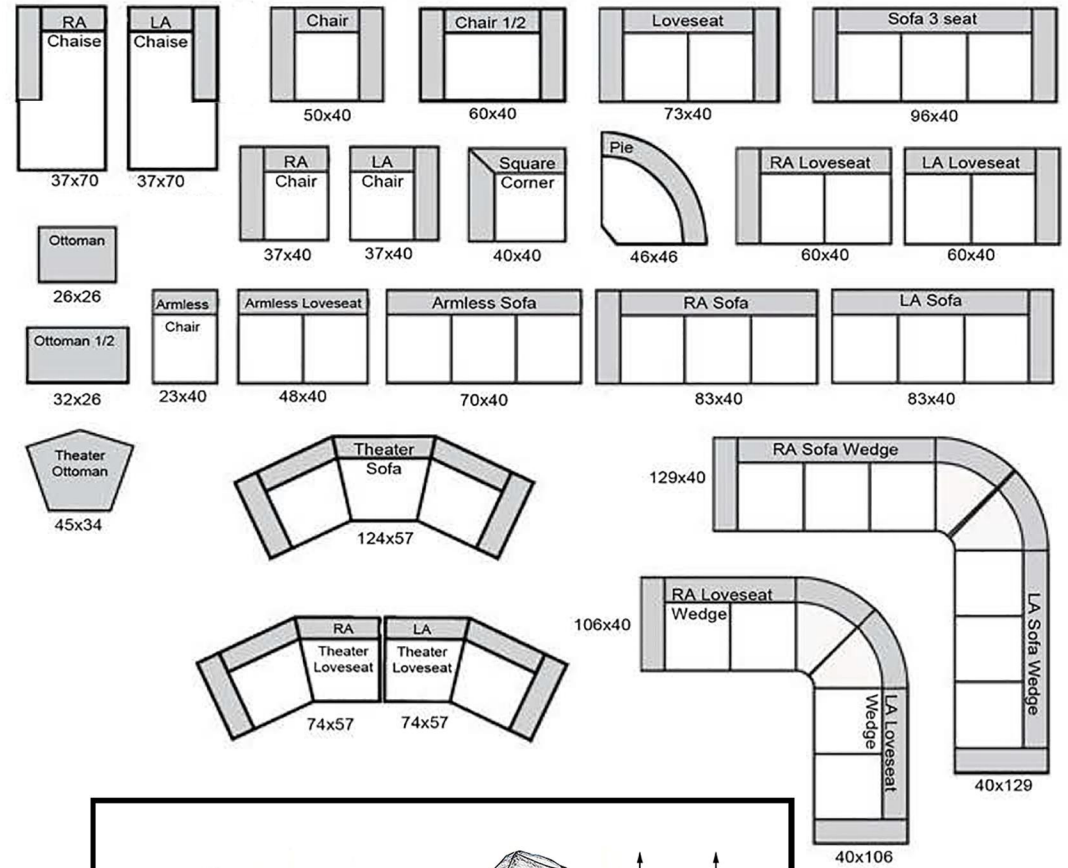

Milano

The Leather Sofa Co.

length x depth

Product measurements are approximate and will vary.