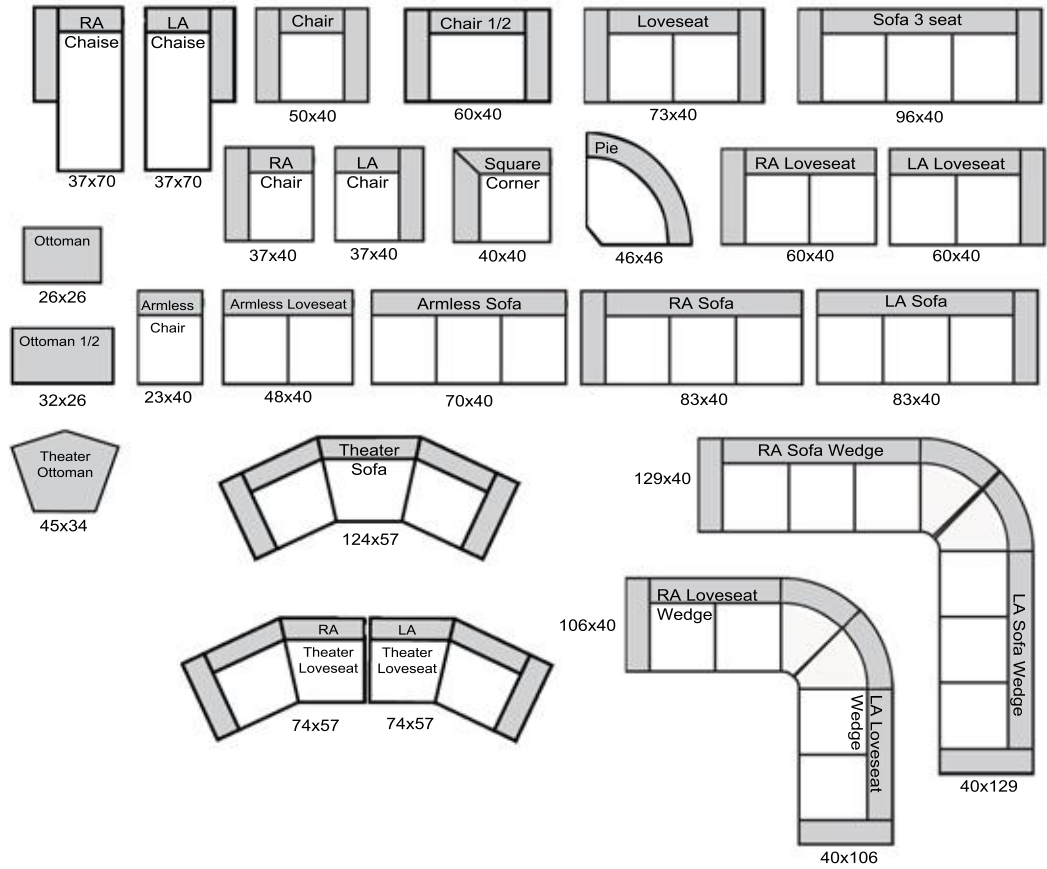

# Milano

# THE LEATHER SOFA<sup>CO.</sup>

length x depth

Product measurements are approximate and will vary.