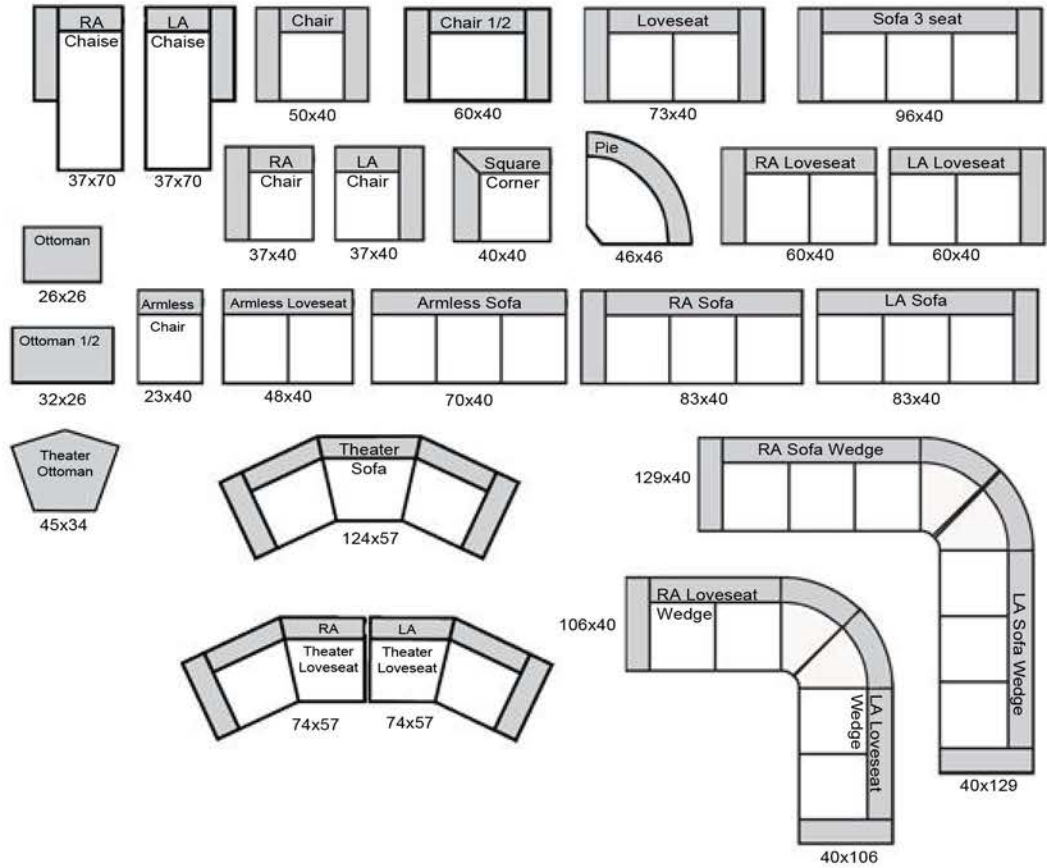

Milano

The Leather Sofa Co.

length x depth

Product measurements are approximate and will vary.