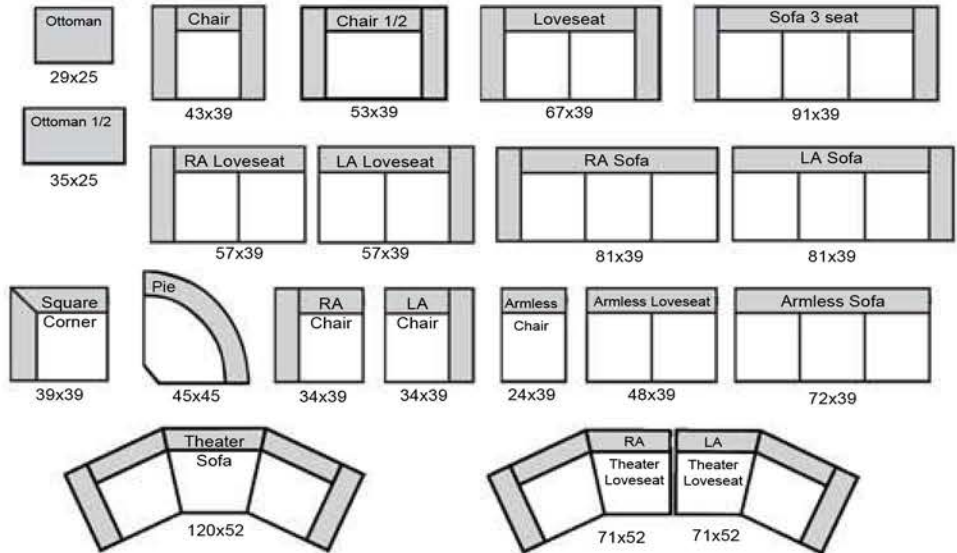

Montana

The Leather Sofa Co.

length x depth

Product measurements are approximate and will vary.