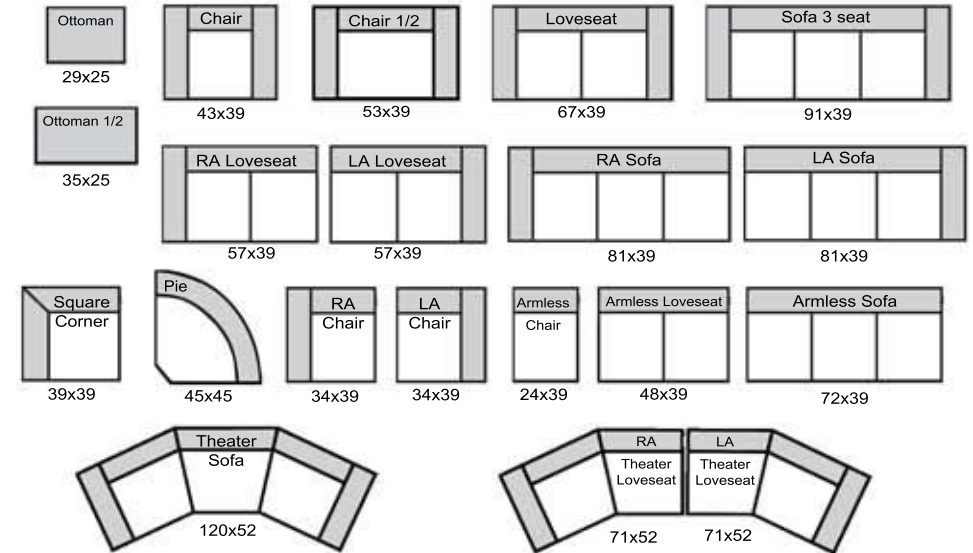

Montana

THE LEATHER SOFA^{CO.}

length x depth

Product measurements are approximate and will vary.