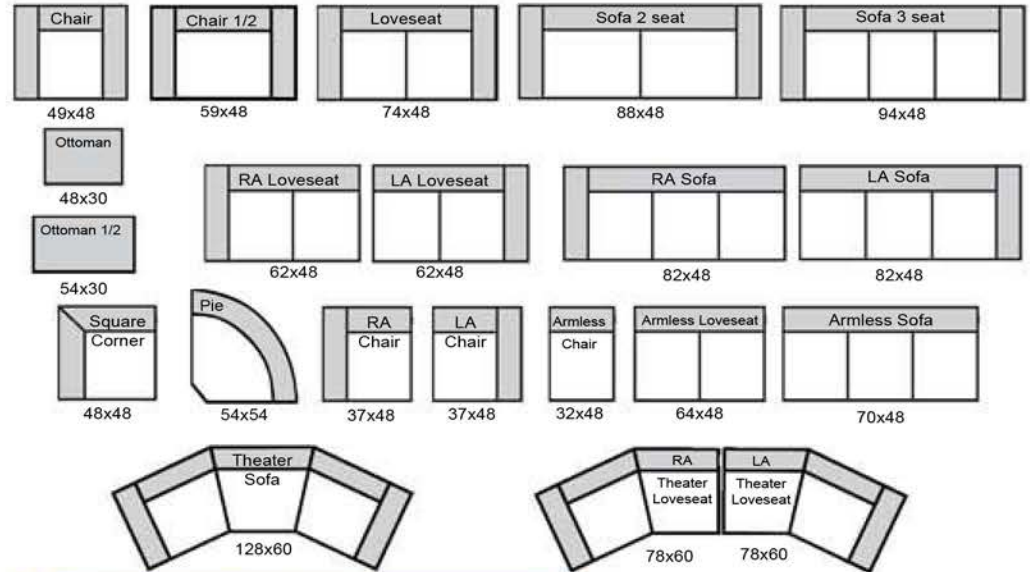

# The Leather Sofa Co.

length x depth

Product measurements are approximate and will vary.