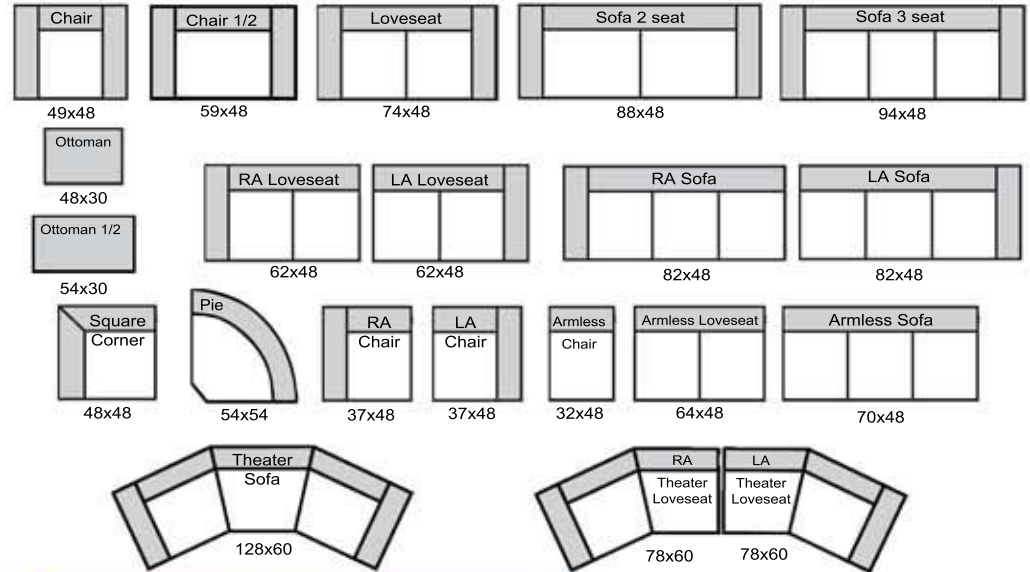

Montezuma

THE LEATHER SOFA^{CO.}

length x depth

Product measurements are approximate and will vary.