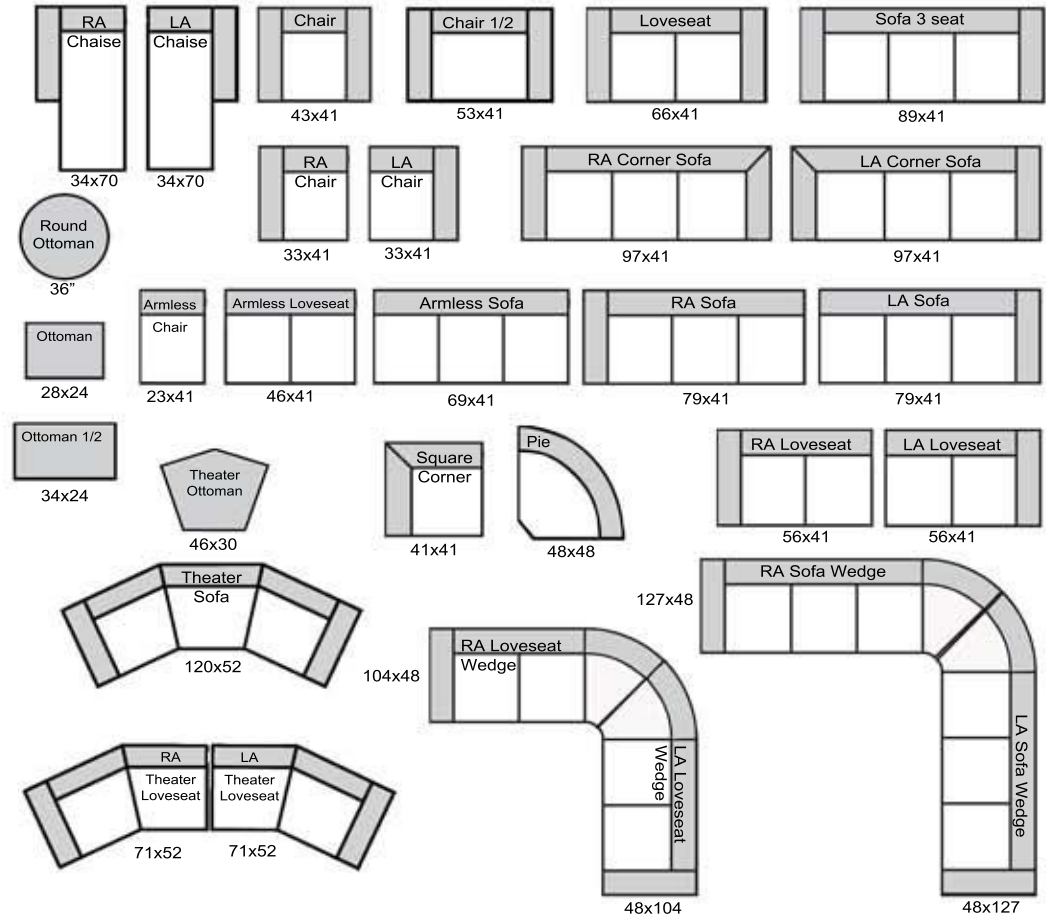

Mystere

THE LEATHER SOFA^{CO.}

length x depth

Product measurements are approximate and will vary.