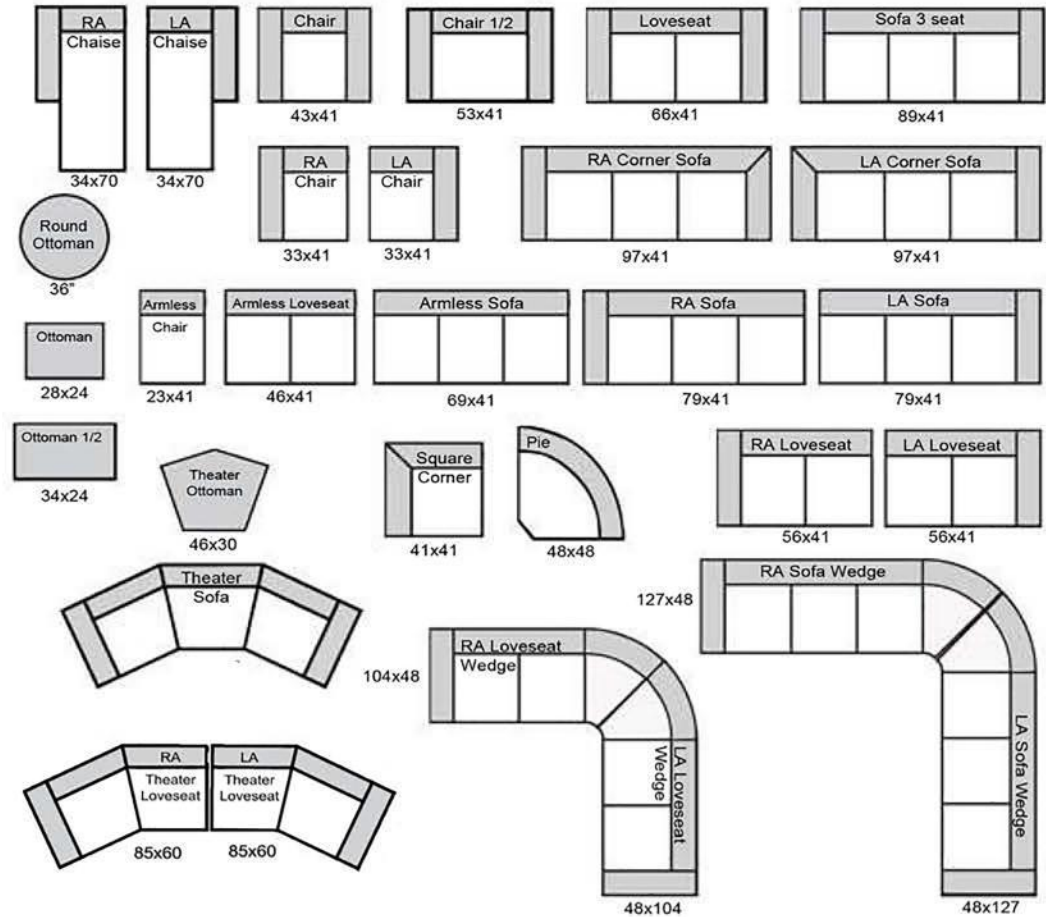

Mystere

The Leather Sofa Co.

length x depth

Product measurements are approximate and will vary.