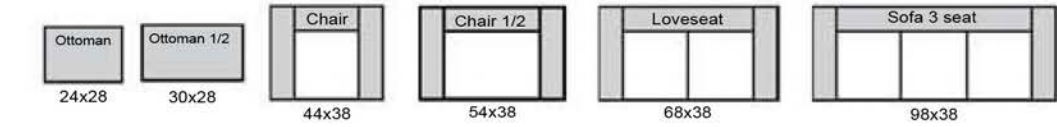

# The Leather Sofa Co.

length x depth

**Product measurements are approximate and will vary.**