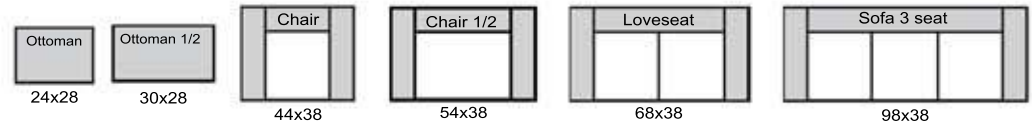

Nostromo

THE LEATHER SOFA^{CO.}

length x depth

Product measurements are approximate and will vary.