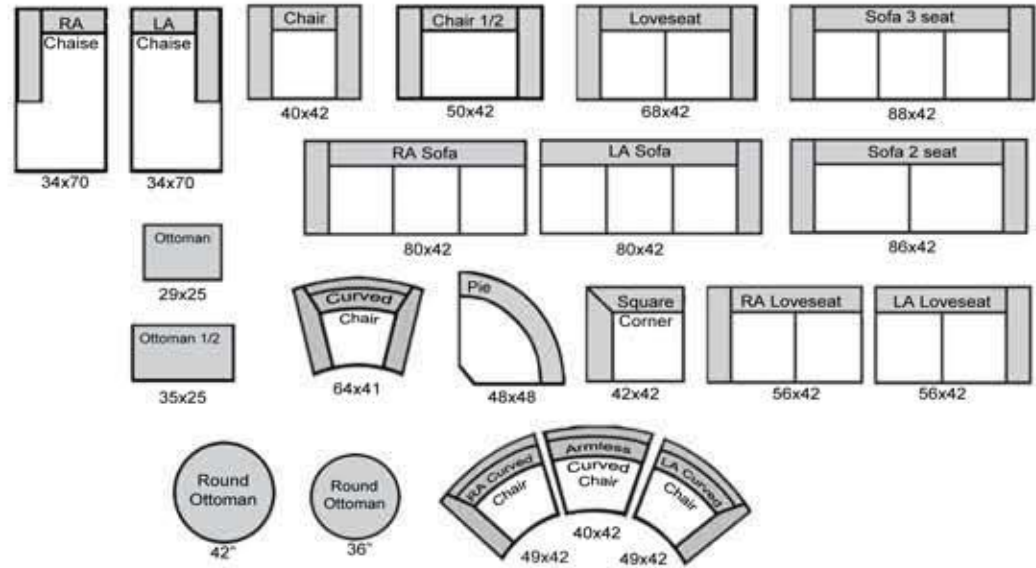

Oasis

THE LEATHER SOFA^{CO.}

length x depth

Product measurements are approximate and will vary.