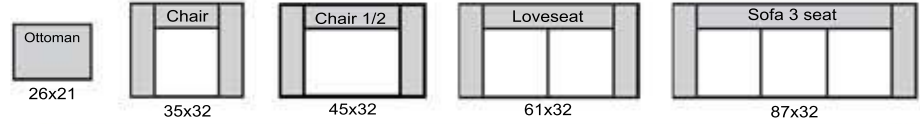

Orbit

THE LEATHER SOFA^{CO.}

length x depth

Product measurements are approximate and will vary.