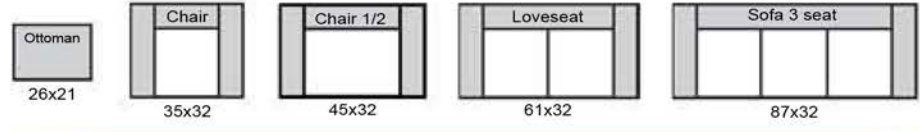

Orbit

The Leather Sofa Co.

length x depth

Product measurements are approximate and will vary.