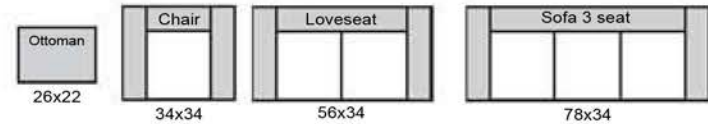

Pria

The Leather Sofa Co.

length x depth

Product measurements are approximate and will vary.