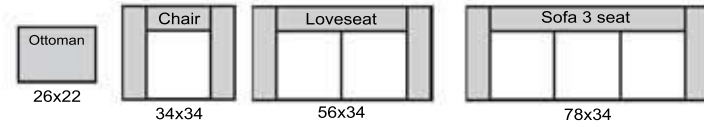

Pria

THE LEATHER SOFA^{CO.}

length x depth

Product measurements are approximate and will vary.