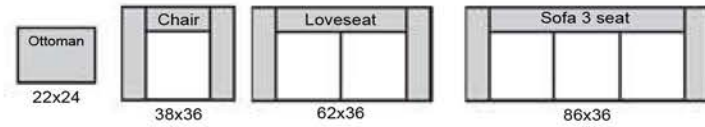

## The Leather Sofa Co.

length x depth

**Product measurements are approximate and will vary.**