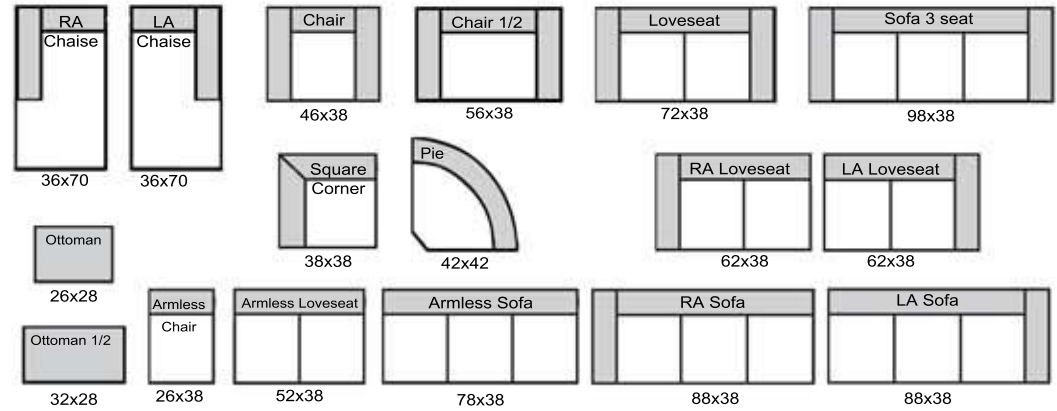

Puma

THE LEATHER SOFA^{CO.}

length x depth

Product measurements are approximate and will vary.