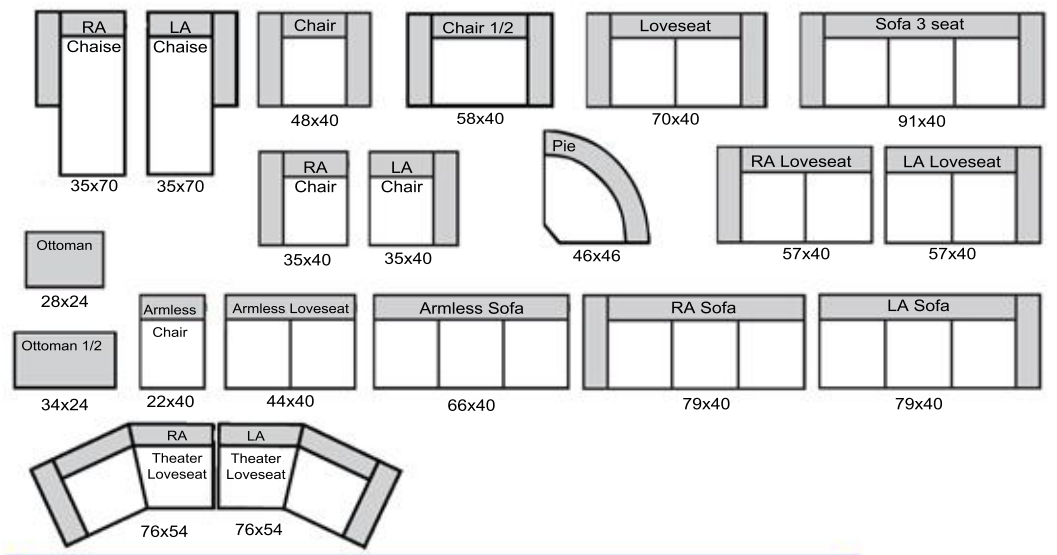

Remington

THE LEATHER SOFA^{CO.}

length x depth

Product measurements are approximate and will vary.