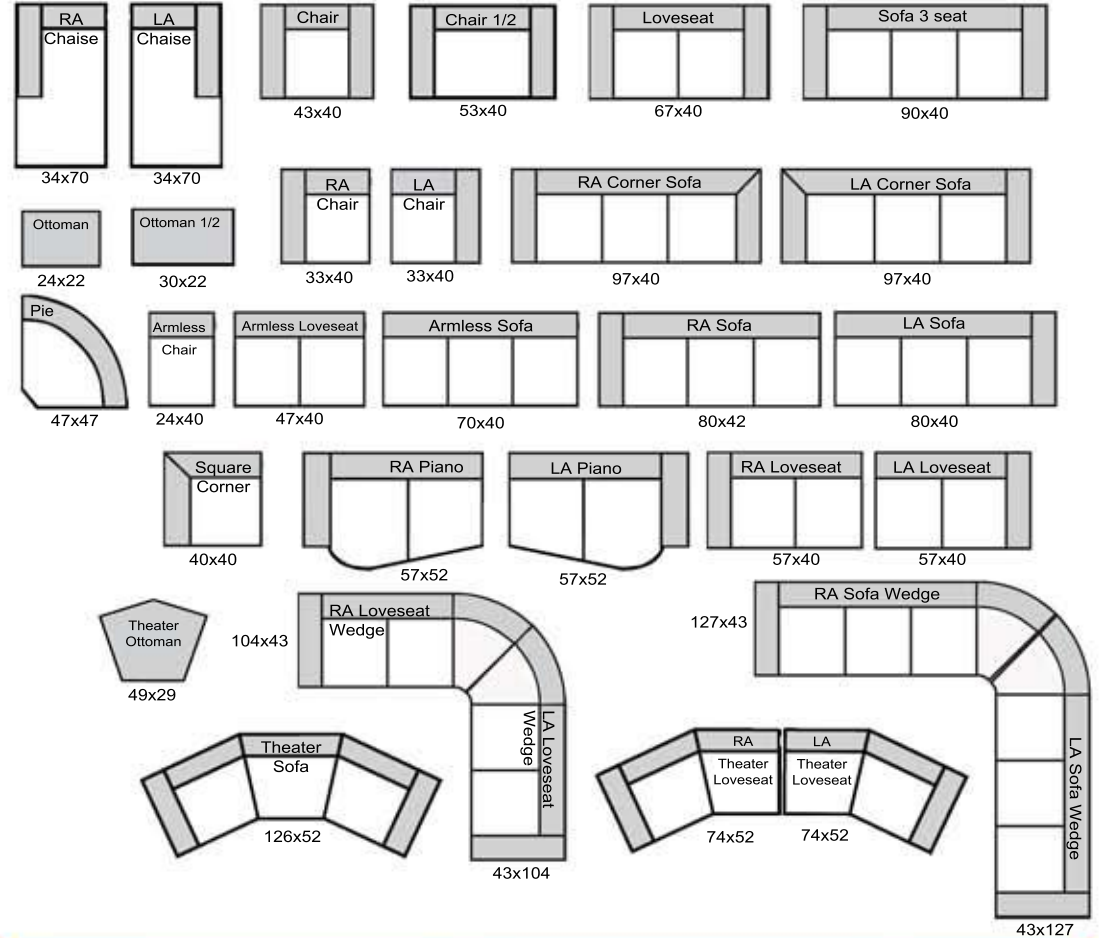

# Santa Fe

# THE LEATHER SOFA<sup>CO.</sup>

length x depth

Product measurements are approximate and will vary.