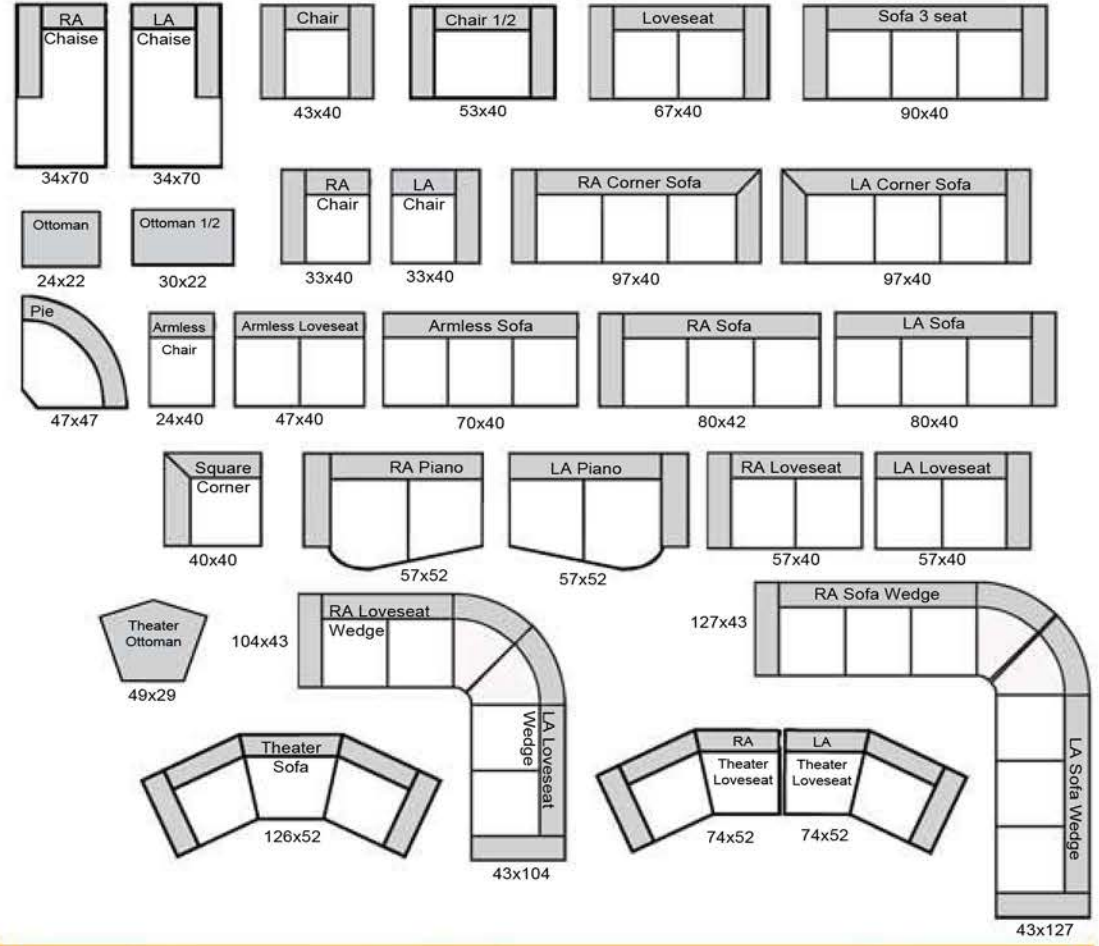

Santa Fe

The Leather Sofa Co.

length x depth

Product measurements are approximate and will vary.