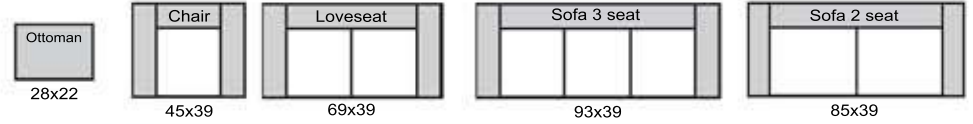

Soho

THE LEATHER SOFA^{CO.}

length x depth

Product measurements are approximate and will vary.