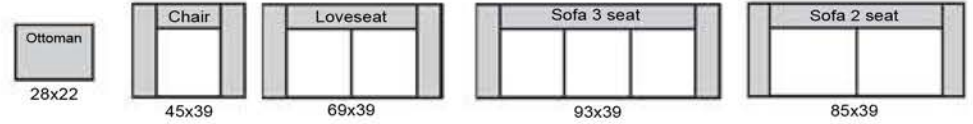

Soho

The Leather Sofa Co.

length x depth

Product measurements are approximate and will vary.