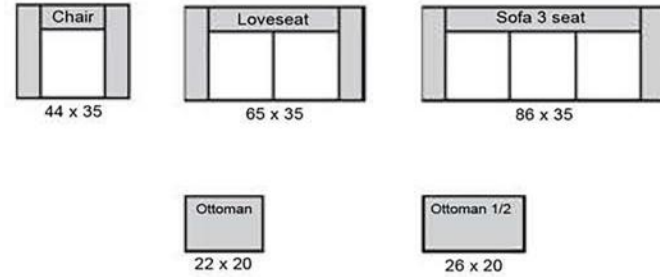

Spitfire

The Leather Sofa Co.

length x depth

Product measurements are approximate and will vary.