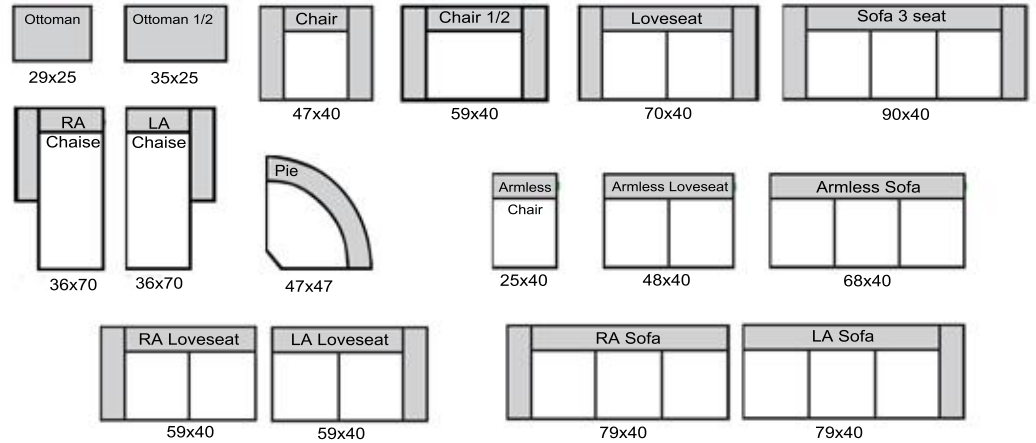

## THE LEATHER SOFA<sup>CO.</sup>

length x depth

**Product measurements are approximate and will vary.**