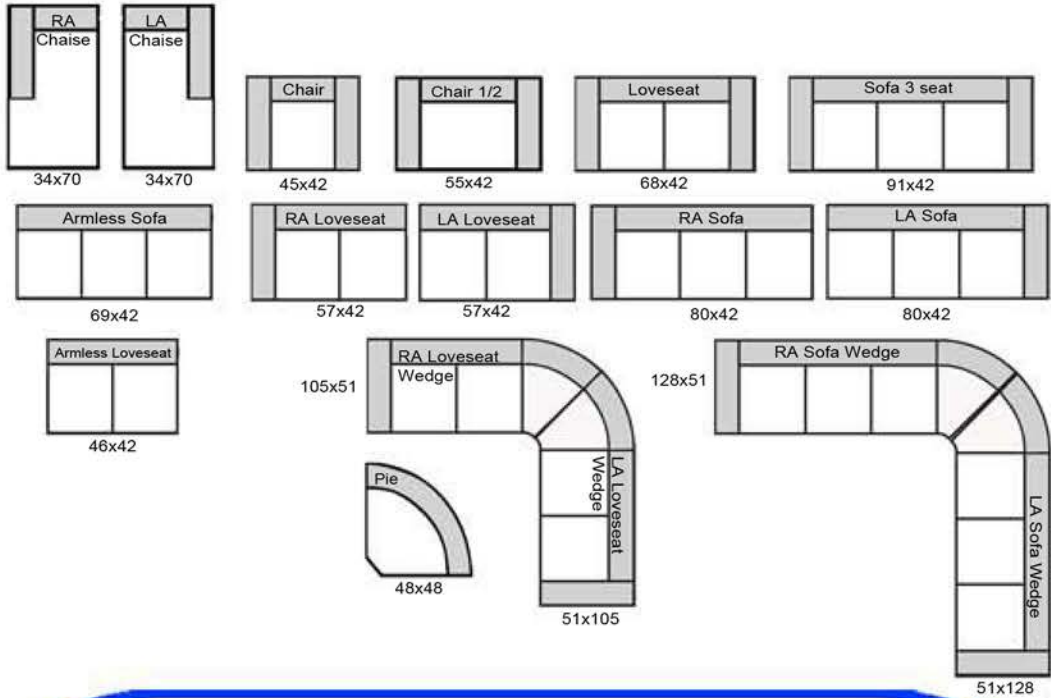

Tarezzo

The Leather Sofa Co.

length x depth

Product measurements are approximate and will vary.