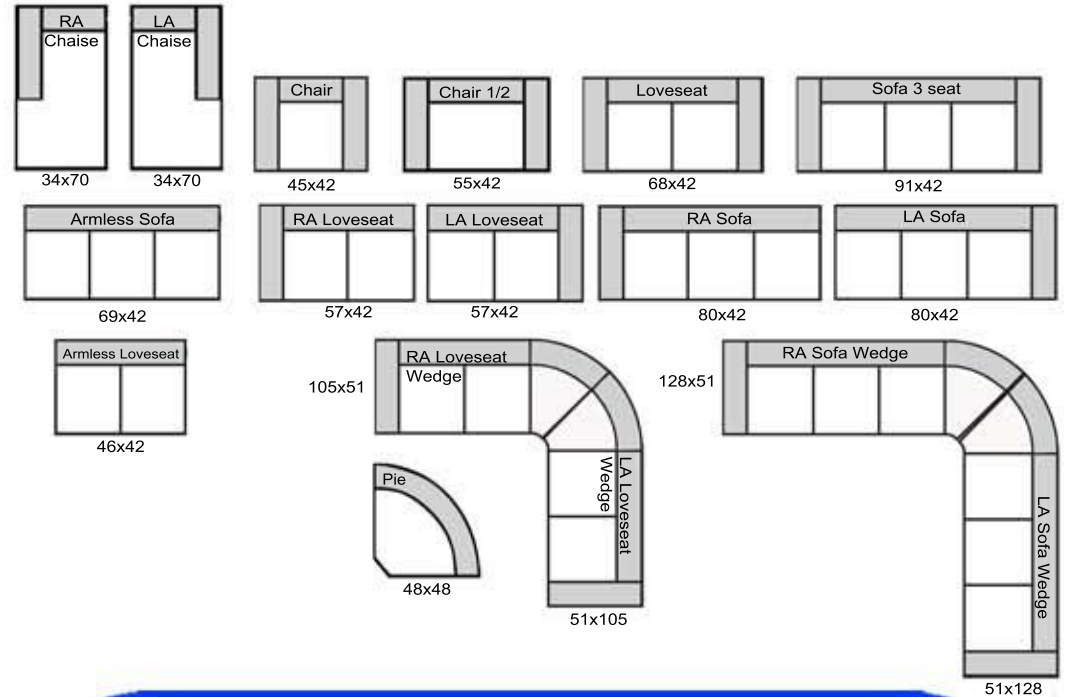

Tarezzo

THE LEATHER SOFA^{CO.}

length x depth

Product measurements are approximate and will vary.