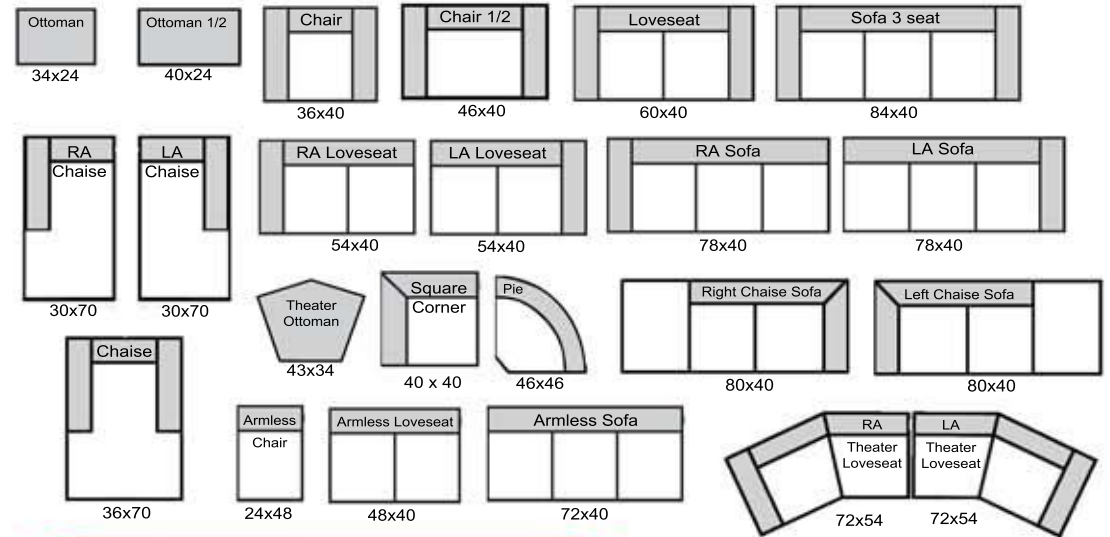

# THE LEATHER SOFA<sup>CO.</sup>

length x depth

Product measurements are approximate and will vary.