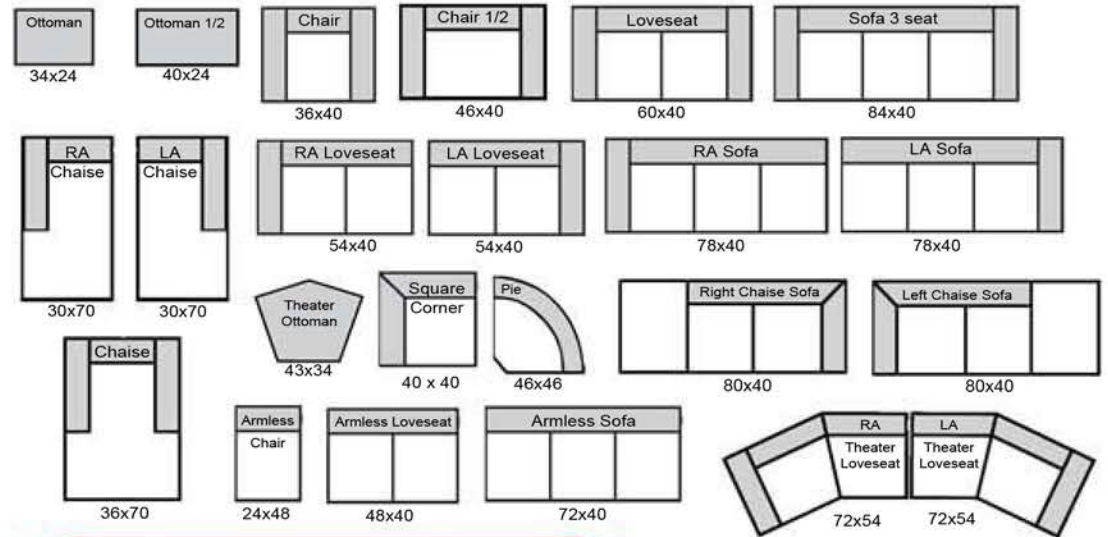

## The Leather Sofa Co.

length x depth

Product measurements are approximate and will vary.