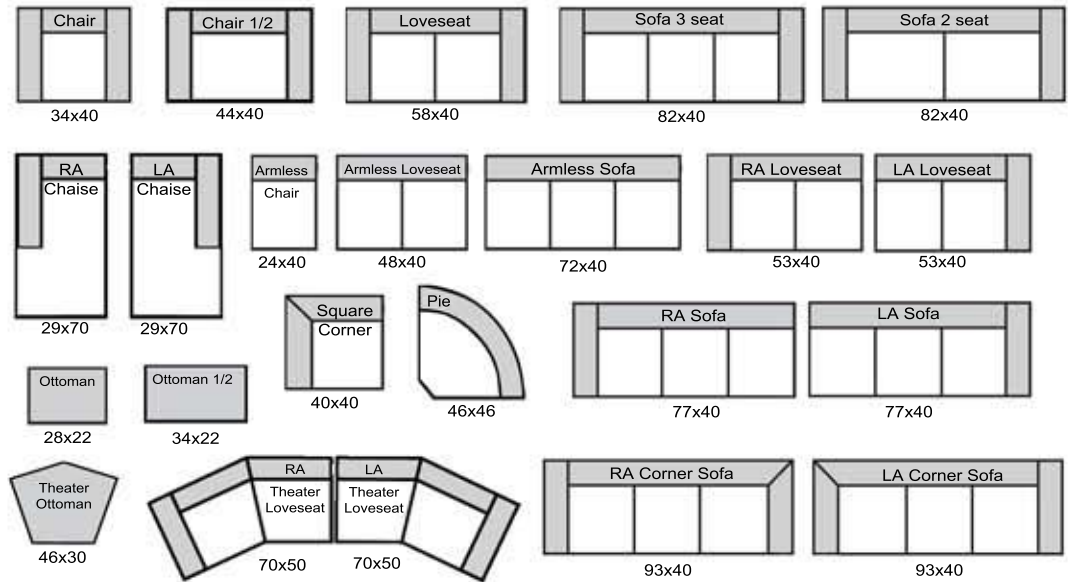

Toscano

THE LEATHER SOFA^{CO.}

length x depth

Product measurements are approximate and will vary.