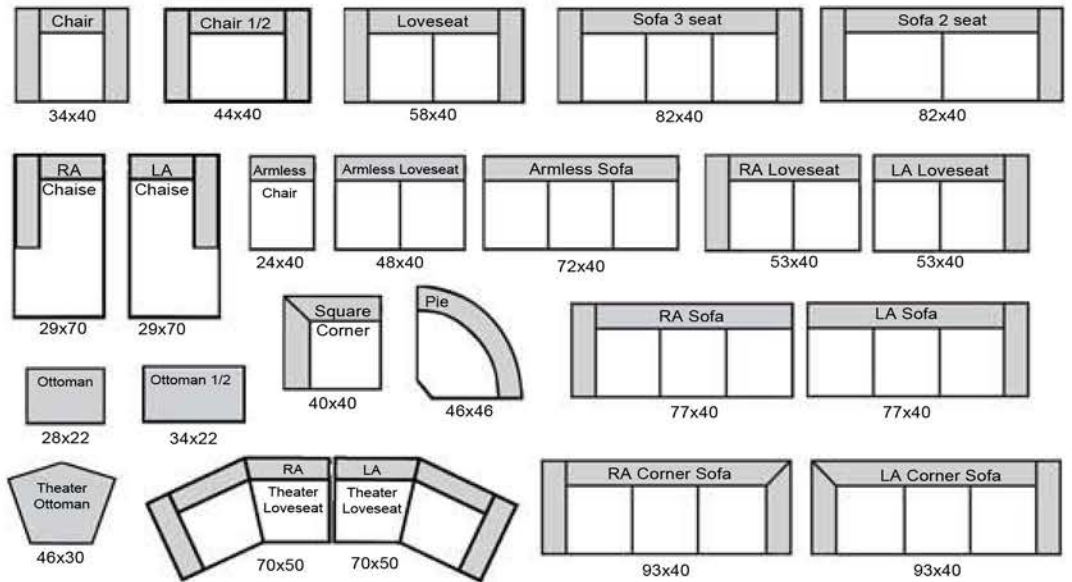

Toscano

The Leather Sofa Co.

length x depth

Product measurements are approximate and will vary.