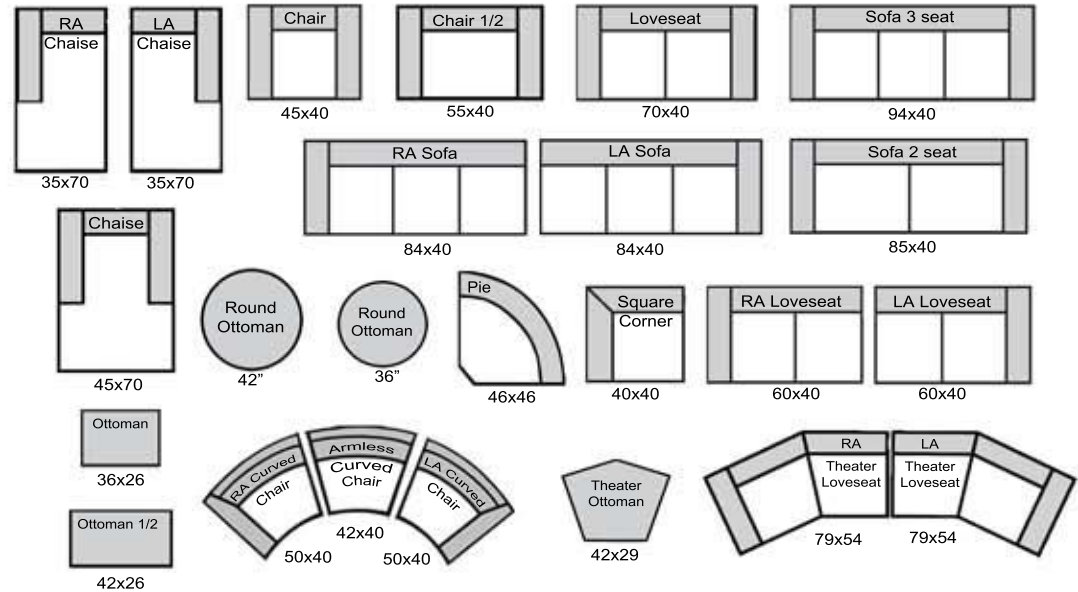

# THE LEATHER SOFA<sup>CO.</sup>

length x depth

Product measurements are approximate and will vary.