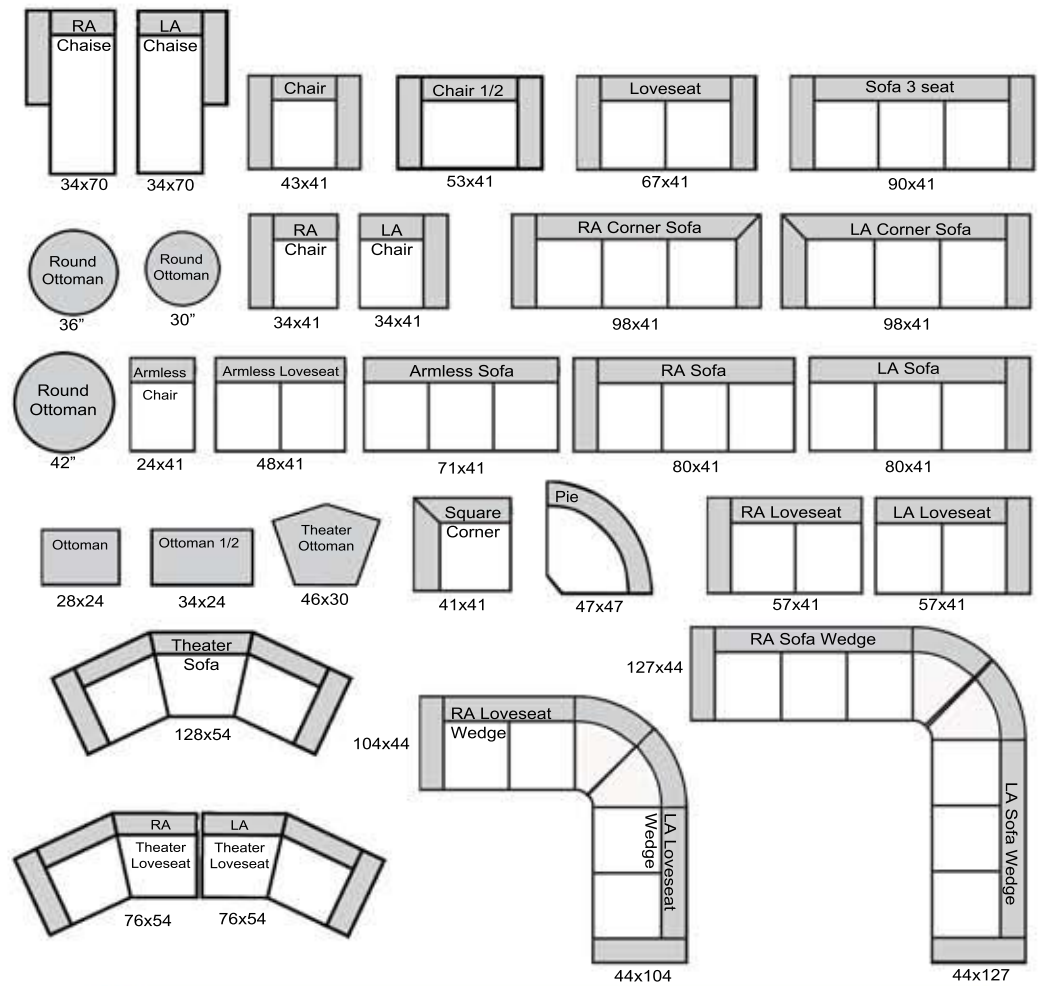

Vintage

THE LEATHER SOFA^{CO.}

length x depth

Product measurements are approximate and will vary.