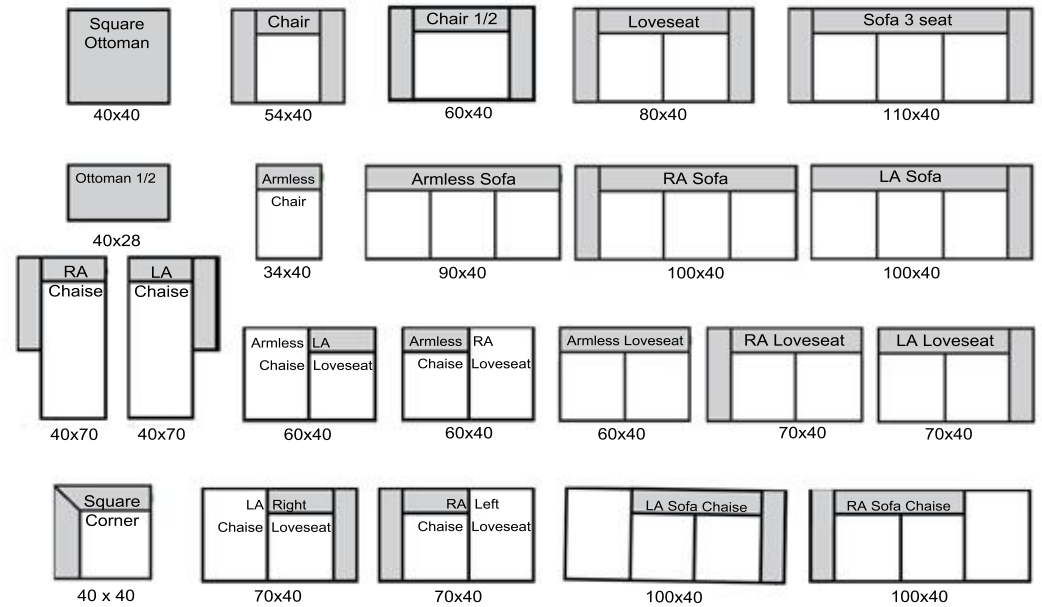

# THE LEATHER SOFA<sup>CO.</sup>

length x depth

Product measurements are approximate and will vary.